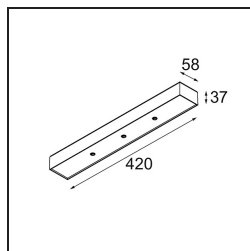

*Modupoint Square Surface 420X58 3x Jack 1800-3000K WD DALI/Push-Dim DI 350mA Black Structure*