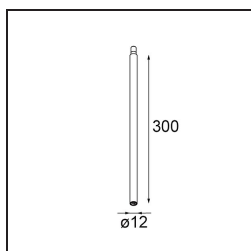

1. **13240209** Stick Modupoint 300 White Structure
   13240232 Stick Modupoint 300 Black Structure