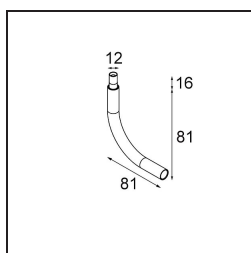

1. **13242209** Stick Modupoint Curved 90° White Structure
   13242232 Stick Modupoint Curved 90° Black Structure