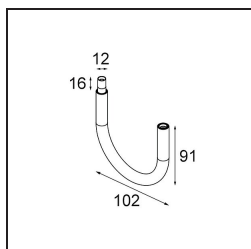

1. **13242309** Stick Modupoint Curved 180° White Structure
   13242332 Stick Modupoint Curved 180° Black Structure

Installation Accessories