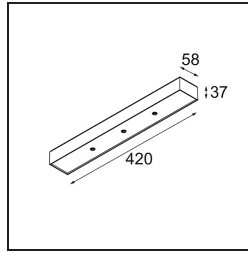

Date
Customer
Project
Type

Modupoint Square Surface 420X58 3x Jack 1800-3000K WD DALI/Push-Dim DI 350mA Black Structure

Specifications

Material	13491532
Colour Temperature	1800-3000K (Warm Dim)
Lifetime	L80B20 @50,000 Hours
Lamp Included	No
Number of Light Sources	3
Input Voltage	230V
Electrical Class	I
IP Rating	20
Glow wire rating (°C)	960
Dimming Protocol	DALI, Push-Dim
DALI Standard	DALI-2
Indoor/Outdoor	Indoor
Application	Ceiling, Wall
Mounting	Surface
Adjustability	Not Applicable
Primary Colour & Primary Finish	Black, Structure
Gross weight (g)	845.0
Remark	<ul style="list-style-type: none"> • Light module not included • This is not a complete product. Jack light modules required. • This is not a complete product. Jack light modules required.