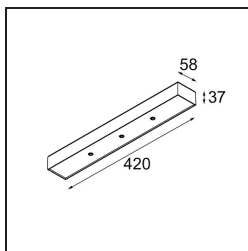

Date
Customer
Project
Type

Modupoint Square Surface 420X58 3x Jack 1800-3000K WD DALI/Push-Dim DI 350mA Black Structure

Specifications

Material	13491532
Colour Temperature	1800-3000K (Warm Dim)
Lifetime	L80B20 @50,000 Hours
Lamp Included	No
Number of Light Sources	3
Input Voltage	230V
Electrical Class	I
IP Rating	20
Glow wire rating (°C)	960
Dimming Protocol	DALI, Push-Dim
DALI Standard	DALI-2
Indoor/Outdoor	Indoor
Application	Ceiling, Wall
Mounting	Surface
Adjustability	Not Applicable
Primary Colour & Primary Finish	Black, Structure
Gross weight (g)	845.0
Remark	<ul style="list-style-type: none"> • Light module not included • This is not a complete product. Jack light modules required. • This is not a complete product. Jack light modules required.