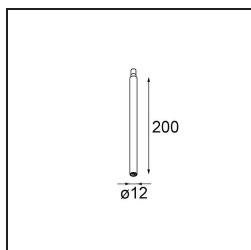

1. **13240109** Stick Modupoint 200 White Structure
   13240132 Stick Modupoint 200 Black Structure