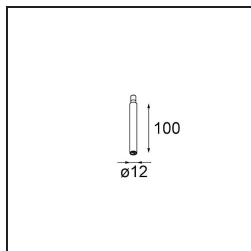

Decorative Accessories

1. **13240009** Stick Modupoint 100 White Structure
   13240032 Stick Modupoint 100 Black Structure