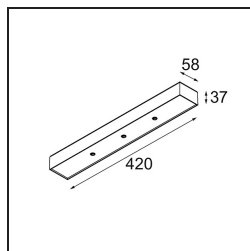

Date
Customer
Project
Type

*Modupoint Square Surface 420X58 3x Jack 1800-3000K WD DALI/Push-Dim DI 350mA Black Structure*

**Specifications**

Material	13491532
Colour Temperature	1800-3000K (Warm Dim)
Lifetime	L80B20 @50,000 Hours
Lamp Included	No
Number of Light Sources	3
Input Voltage	230V
Electrical Class	I
IP Rating	20
Glow wire rating (°C)	960
Dimming Protocol	DALI, Push-Dim
DALI Standard	DALI-2
Indoor/Outdoor	Indoor
Application	Ceiling, Wall
Mounting	Surface
Adjustability	Not Applicable
Primary Colour & Primary Finish	Black, Structure
Gross weight (g)	845.0
Remark	<ul style="list-style-type: none"> <li>• Light module not included</li> <li>• This is not a complete product. Jack light modules required.</li> <li>• This is not a complete product. Jack light modules required.</li> </ul>