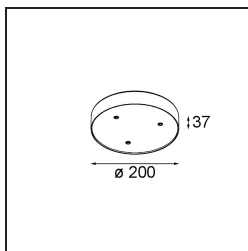

Modupoint Round Surface 200 3x Jack Trailing Edge DI 500mA White Structure

Specifications

Material	13492009
Lifetime	L80B20 @50,000 Hours
Lamp Included	No
Number of Light Sources	3
Input Voltage	230V
Electrical Class	I
IP Rating	20
Glow wire rating (°C)	960
Dimming Protocol	Trailing Edge
Indoor/Outdoor	Indoor
Application	Ceiling, Wall
Mounting	Surface
Adjustability	Not Applicable
Primary Colour & Primary Finish	White, Structure
Gross weight (g)	1104.0
Remark	<ul style="list-style-type: none"> • Light module not included • This is not a complete product. Jack light modules required. • This is not a complete product. Jack light modules required.