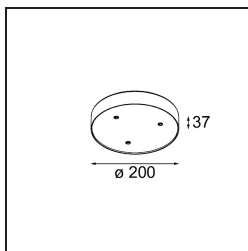

Modupoint Round Surface 200 3x Jack Trailing Edge DI 500mA White Structure

Specifications

Material	13492009
Lifetime	L80B20 @50,000 Hours
Lamp Included	No
Number of Light Sources	3
Input Voltage	230V
Electrical Class	I
IP Rating	20
Glow wire rating (°C)	960
Dimming Protocol	Trailing Edge
Indoor/Outdoor	Indoor
Application	Ceiling, Wall
Mounting	Surface
Adjustability	Not Applicable
Primary Colour & Primary Finish	White, Structure
Gross weight (g)	1104.0
Remark	<ul style="list-style-type: none"> • Light module not included • This is not a complete product. Jack light modules required. • This is not a complete product. Jack light modules required.