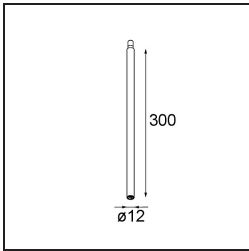

13240109 Stick Modupoint 200 White Structure
13240132 Stick Modupoint 200 Black Structure

13240209 Stick Modupoint 300 White Structure
13240232 Stick Modupoint 300 Black Structure