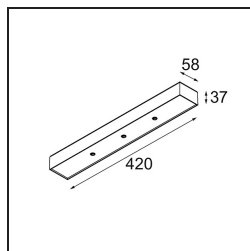

*Modupoint Square Surface 420X58 3x Jack 1800-3000K WD DALI/Push-Dim DI 350mA White Structure*