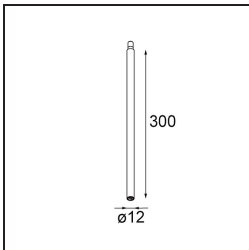

1. **13240209** Stick Modupoint 300 White Structure
   13240232 Stick Modupoint 300 Black Structure