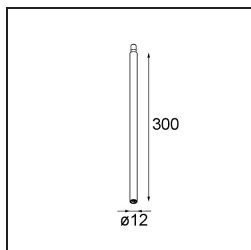

13240209 Stick Modupoint 300 White Structure
13240232 Stick Modupoint 300 Black Structure