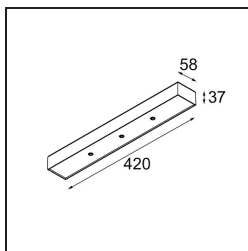

Date
Customer
Project
Type

Modupoint Square Surface 420X58 3x Jack 1800-3000K WD DALI/Push-Dim DI 350mA White Structure

Specifications

Material	13491509
Colour Temperature	1800-3000K (Warm Dim)
Lifetime	L80B20 @50,000 Hours
Lamp Included	No
Number of Light Sources	3
Input Voltage	230V
Electrical Class	I
IP Rating	20
Glow wire rating (°C)	960
Dimming Protocol	DALI, Push-Dim
DALI Standard	DALI-2
Indoor/Outdoor	Indoor
Application	Ceiling, Wall
Mounting	Surface
Adjustability	Not Applicable
Primary Colour & Primary Finish	White, Structure
Gross weight (g)	845.0
Remark	<ul style="list-style-type: none"> • Light module not included • This is not a complete product. Jack light modules required. • This is not a complete product. Jack light modules required.