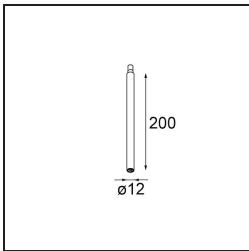

1. **13240109** Stick Modupoint 200 White Structure
   13240132 Stick Modupoint 200 Black Structure