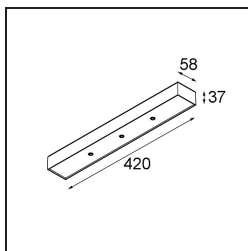

Modupoint Square Surface 420X58 3x Jack 1800-3000K WD DALI/Push-Dim DI 350mA White Structure

Specifications

Material	13491509
Colour Temperature	1800-3000K (Warm Dim)
Lifetime	L80B20 @50,000 Hours
Lamp Included	No
Number of Light Sources	3
Input Voltage	230V
Electrical Class	I
IP Rating	20
Glow wire rating (°C)	960
Dimming Protocol	DALI, Push-Dim
DALI Standard	DALI-2
Indoor/Outdoor	Indoor
Application	Ceiling, Wall
Mounting	Surface
Adjustability	Not Applicable
Primary Colour & Primary Finish	White, Structure
Gross weight (g)	845.0
Remark	<ul style="list-style-type: none"> • Light module not included • This is not a complete product. Jack light modules required. • This is not a complete product. Jack light modules required.