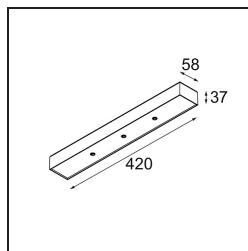

Specifications

Material	13491509
Colour Temperature	1800-3000K (Warm Dim)
Lifetime	L80B20 @50,000 Hours
Lamp Included	No
Number of Light Sources	3
Input Voltage	230V
Electrical Class	I
IP Rating	20
Glow wire rating (°C)	960
Dimming Protocol	DALI, Push-Dim
DALI Standard	DALI-2
Indoor/Outdoor	Indoor
Application	Ceiling, Wall
Mounting	Surface
Adjustability	Not Applicable
Primary Colour & Primary Finish	White, Structure
Gross weight (g)	845.0
Remark	<ul style="list-style-type: none"> • Light module not included • This is not a complete product. Jack light modules required. • This is not a complete product. Jack light modules required.