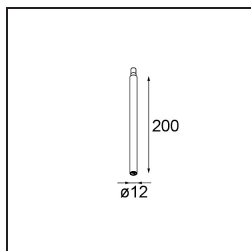

13240109 Stick Modupoint 200 White Structure
13240132 Stick Modupoint 200 Black Structure