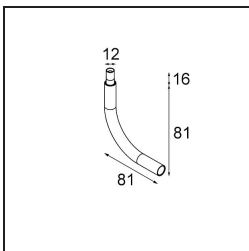

1. **13242209** Stick Modupoint Curved 90° White Structure
   13242232 Stick Modupoint Curved 90° Black Structure