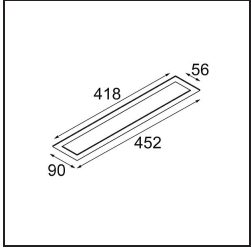

13496109 Backplate 452x90 White Structure

Choose a required accessory