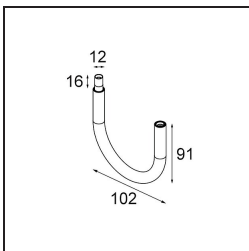

1. **13242309** Stick Modupoint Curved 180° White Structure
   13242332 Stick Modupoint Curved 180° Black Structure

Installation Accessories