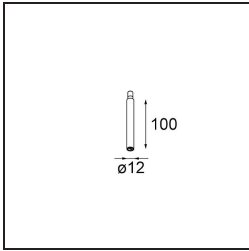

Decorative Accessories

1. **13240009** Stick Modupoint 100 White Structure
   13240032 Stick Modupoint 100 Black Structure