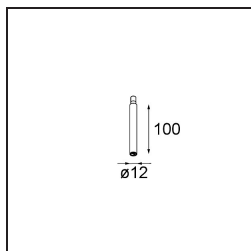

Decorative Accessories

13240009 Stick Modupoint 100 White Structure
13240032 Stick Modupoint 100 Black Structure