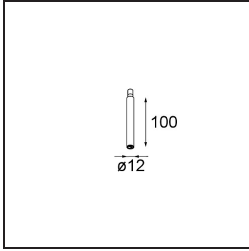

Decorative Accessories

13240009 Stick Modupoint 100 White Structure
13240032 Stick Modupoint 100 Black Structure