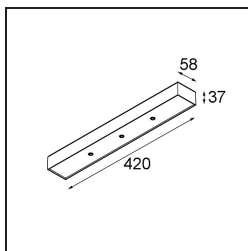

Date
Customer
Project
Type

Modupoint Square Surface 420X58 3x Jack DALI/Push-Dim DI 500mA Black Structure

Specifications

Material	13491432
Lifetime	L80B20 @50,000 Hours
Lamp Included	No
Number of Light Sources	3
Input Voltage	230V
Electrical Class	I
IP Rating	20
Glow wire rating (°C)	960
Dimming Protocol	DALI, Push-Dim
DALI Standard	DALI-2
Indoor/Outdoor	Indoor
Application	Ceiling, Wall
Mounting	Surface
Adjustability	Not Applicable
Primary Colour & Primary Finish	Black, Structure
Gross weight (g)	845.0
Remark	<ul style="list-style-type: none"> • Light module not included • This is not a complete product. Jack light modules required. • This is not a complete product. Jack light modules required.