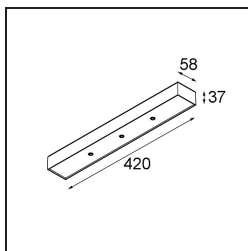

*Modupoint Square Surface 420X58 3x Jack DALI/Push-Dim DI 500mA White Structure*

### Specifications

Material	13491409
Lifetime	L80B20 @50,000 Hours
Lamp Included	No
Number of Light Sources	3
Input Voltage	230V
Electrical Class	I
IP Rating	20
Glow wire rating (°C)	960
Dimming Protocol	DALI, Push-Dim
DALI Standard	DALI-2
Indoor/Outdoor	Indoor
Application	Ceiling, Wall
Mounting	Surface
Adjustability	Not Applicable
Primary Colour & Primary Finish	White, Structure
Gross weight (g)	845.0
Remark	<ul style="list-style-type: none"> <li>• Light module not included</li> <li>• This is not a complete product. Jack light modules required.</li> <li>• This is not a complete product. Jack light modules required.</li> </ul>