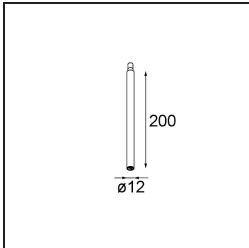

13240109 Stick Modupoint 200 White Structure
13240132 Stick Modupoint 200 Black Structure