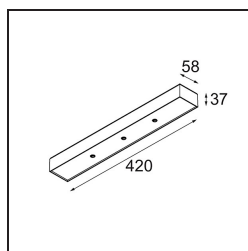

*Modupoint Square Surface 420X58 3x Jack 1800-3000K WD 1-10V DI 350mA Black Structure*