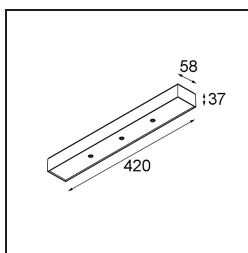

*Modupoint Square Surface 420X58 3x Jack 1800-3000K WD 1-10V DI 350mA Black Structure*