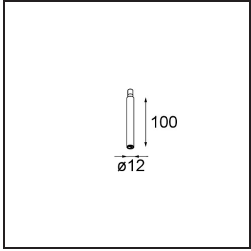

Decorative Accessories

13240009 Stick Modupoint 100 White Structure
13240032 Stick Modupoint 100 Black Structure