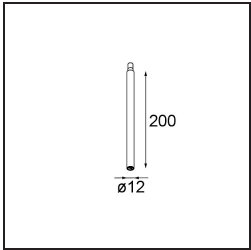

13240109 Stick Modupoint 200 White Structure
13240132 Stick Modupoint 200 Black Structure