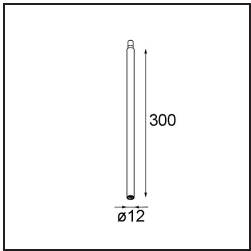

13240209 Stick Modupoint 300 White Structure
13240232 Stick Modupoint 300 Black Structure