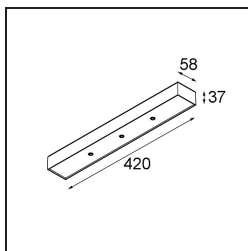

Date

Customer

Project

Type

Modupoint Square Surface 420X58 3x Jack 1-10V DI 500mA Black Structure

Specifications

Material	13491232
Lifetime	L80B20 @50,000 Hours
Lamp Included	No
Number of Light Sources	3
Input Voltage	230V
Electrical Class	I
IP Rating	20
Glow wire rating (°C)	960
Dimming Protocol	1-10V
Indoor/Outdoor	Indoor
Application	Ceiling, Wall
Mounting	Surface
Adjustability	Not Applicable
Primary Colour & Primary Finish	Black, Structure
Gross weight (g)	845.0
Remark	<ul style="list-style-type: none"> • Light module not included • This is not a complete product. Jack light modules required. • This is not a complete product. Jack light modules required.