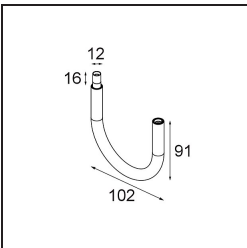

13242309 Stick Modupoint Curved 180° White Structure
13242332 Stick Modupoint Curved 180° Black Structure