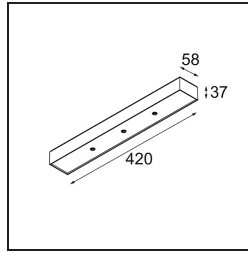

---

*Modupoint Square Surface 420X58 3x Jack 1-10V DI 500mA White Structure*

**Specifications**

Material	13491209
Lifetime	L80B20 @50,000 Hours
Lamp Included	No
Number of Light Sources	3
Input Voltage	230V
Electrical Class	I
IP Rating	20
Glow wire rating (°C)	960
Dimming Protocol	1-10V
Indoor/Outdoor	Indoor
Application	Ceiling, Wall
Mounting	Surface
Adjustability	Not Applicable
Primary Colour & Primary Finish	White, Structure
Gross weight (g)	845.0
Remark	<ul style="list-style-type: none"> <li>• Light module not included</li> <li>• This is not a complete product. Jack light modules required.</li> <li>• This is not a complete product. Jack light modules required.</li> </ul>