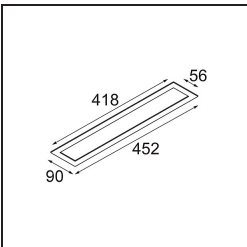

### *Installation Accessories*

**13496109** Backplate 452x90 White Structure

Choose a required accessory