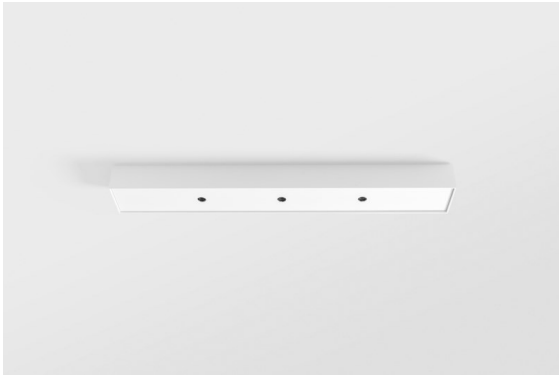

---

*Modupoint Square Surface 420X58 3x Jack 1-10V DI 500mA White Structure*

**Specifications**

Material	13491209
Lifetime	L80B20 @50,000 Hours
Lamp Included	No
Number of Light Sources	3
Input Voltage	230V
Electrical Class	I
IP Rating	20
Glow wire rating (°C)	960
Dimming Protocol	1-10V
Indoor/Outdoor	Indoor
Application	Ceiling, Wall
Mounting	Surface
Adjustability	Not Applicable
Primary Colour & Primary Finish	White, Structure
Gross weight (g)	845.0
Remark	<ul style="list-style-type: none"> <li>• Light module not included</li> <li>• This is not a complete product. Jack light modules required.</li> <li>• This is not a complete product. Jack light modules required.</li> </ul>

1984. Modupoint enters the market. Instantly revolutionary, it was the first lighting system with interchangeable components and a refined design fully integrated with the ceiling. 2020. Modupoint Round and Modupoint Square enter with smart LED and minimalist designs. Modupoint Square comes in two sizes and can connect two or three luminaires: Gamin, Marbulito, Médard and Minude.