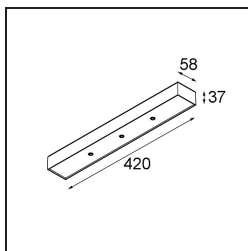

Modupoint Square Surface 420X58 3x Jack Trailing Edge DI 500mA White Structure

Specifications

Material	13491009
Lifetime	L80B20 @50,000 Hours
Lamp Included	No
Number of Light Sources	3
Input Voltage	230V
Electrical Class	I
IP Rating	20
Glow wire rating (°C)	960
Dimming Protocol	Trailing Edge
Indoor/Outdoor	Indoor
Application	Ceiling, Wall
Mounting	Surface
Adjustability	Not Applicable
Primary Colour & Primary Finish	White, Structure
Gross weight (g)	891.0
Remark	<ul style="list-style-type: none"> • Light module not included • This is not a complete product. Jack light modules required. • This is not a complete product. Jack light modules required.