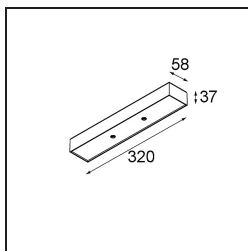

Date
Customer
Project
Type

Modupoint Square Surface 320X58 2x Jack 1800-3000K WD DALI/Push-Dim DI 350mA Black Structure

Specifications

Material	13490532
Colour Temperature	1800-3000K (Warm Dim)
Lifetime	L80B20 @50,000 Hours
Lamp Included	No
Number of Light Sources	2
Input Voltage	230V
Electrical Class	I
IP Rating	20
Glow wire rating (°C)	960
Dimming Protocol	DALI, Push-Dim
DALI Standard	DALI-2
Indoor/Outdoor	Indoor
Application	Ceiling, Wall
Mounting	Surface
Adjustability	Not Applicable
Primary Colour & Primary Finish	Black, Structure
Gross weight (g)	698.0
Remark	<ul style="list-style-type: none"> • Light module not included • This is not a complete product. Jack light modules required. • This is not a complete product. Jack light modules required.