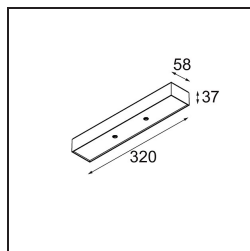

Date
Customer
Project
Type

Modupoint Square Surface 320X58 2x Jack DALI/Push-Dim DI 500mA Black Structure

Specifications

Material	13490432
Lifetime	L80B20 @50,000 Hours
Lamp Included	No
Number of Light Sources	2
Input Voltage	230V
Electrical Class	I
IP Rating	20
Glow wire rating (°C)	960
Dimming Protocol	DALI, Push-Dim
DALI Standard	DALI-2
Indoor/Outdoor	Indoor
Application	Ceiling, Wall
Mounting	Surface
Adjustability	Not Applicable
Primary Colour & Primary Finish	Black, Structure
Gross weight (g)	698.0
Remark	<ul style="list-style-type: none"> • Light module not included • This is not a complete product. Jack light modules required. • This is not a complete product. Jack light modules required.