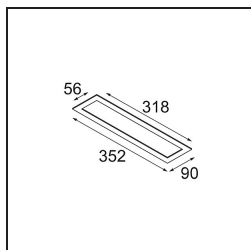

### *Accessori Installazione*

**13496009** Backplate 352x90 White Structure

Choose a required accessory