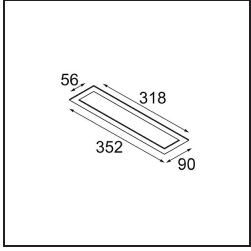

13496009 Backplate 352x90 White Structure

Choose a required accessory