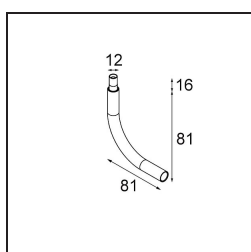

- **13242209** Stick Modupoint Curved 90° White Structure
- **13242232** Stick Modupoint Curved 90° Black Structure