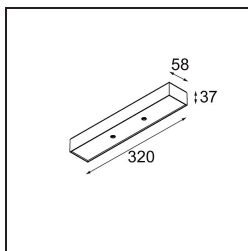

Date
Customer
Project
Type

Modupoint Square Surface 320X58 2x Jack DALI/Push-Dim DI 500mA White Structure

Specifications

Material	13490409
Lifetime	L80B20 @50,000 Hours
Lamp Included	No
Number of Light Sources	2
Input Voltage	230V
Electrical Class	I
IP Rating	20
Glow wire rating (°C)	960
Dimming Protocol	DALI, Push-Dim
DALI Standard	DALI-2
Indoor/Outdoor	Indoor
Application	Ceiling, Wall
Mounting	Surface
Adjustability	Not Applicable
Primary Colour & Primary Finish	White, Structure
Gross weight (g)	698.0
Remark	<ul style="list-style-type: none"> • Light module not included • This is not a complete product. Jack light modules required. • This is not a complete product. Jack light modules required.