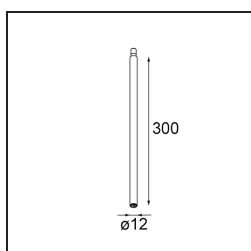

- **13240209** Stick Modupoint 300 White Structure
- **13240232** Stick Modupoint 300 Black Structure