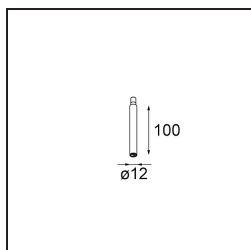

Decorative Accessories

- **13240009** Stick Modupoint 100 White Structure
- **13240032** Stick Modupoint 100 Black Structure