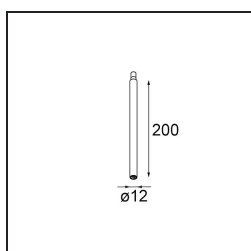

- **13240109** Stick Modupoint 200 White Structure
- **13240132** Stick Modupoint 200 Black Structure