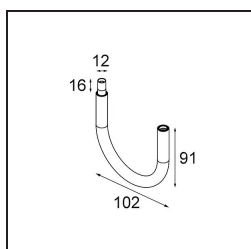

- **13242309** Stick Modupoint Curved 180° White Structure
- **13242332** Stick Modupoint Curved 180° Black Structure

Installation Accessories