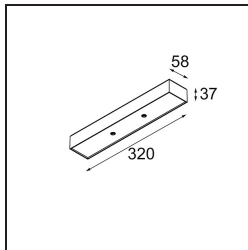

*Modupoint Square Surface 320X58 2x Jack 1800-3000K WD 1-10V DI 350mA Black Structure*

### Specifications

Material	13490332
Colour Temperature	1800-3000K (Warm Dim)
Lifetime	L80B20 @50,000 Hours
Lamp Included	No
Number of Light Sources	2
Input Voltage	230V
Electrical Class	I
IP Rating	20
Glow wire rating (°C)	960
Dimming Protocol	1-10V
Indoor/Outdoor	Indoor
Application	Ceiling, Wall
Mounting	Surface
Adjustability	Not Applicable
Primary Colour & Primary Finish	Black, Structure
Gross weight (g)	698.0
Remark	<ul style="list-style-type: none"> <li>• Light module not included</li> <li>• This is not a complete product. Jack light modules required.</li> <li>• This is not a complete product. Jack light modules required.</li> </ul>