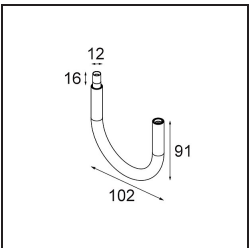

13242309 Stick Modupoint Curved 180° White Structure
13242332 Stick Modupoint Curved 180° Black Structure