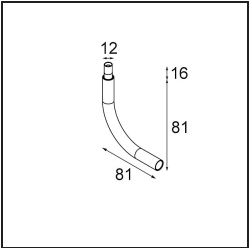

13242209 Stick Modupoint Curved 90° White Structure
13242232 Stick Modupoint Curved 90° Black Structure