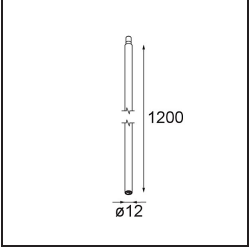

13242732 Stick Modupoint 1200 Black Structure
13242709 Stick Modupoint 1200 White Structure