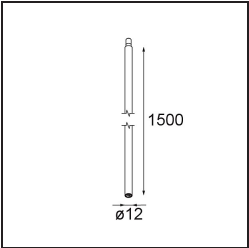

13242832 Stick Modupoint 1500 Black Structure
13242809 Stick Modupoint 1500 White Structure