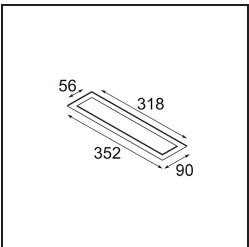

### *Installation Accessories*

**13496009** Backplate 352x90 White Structure

Choose a required accessory