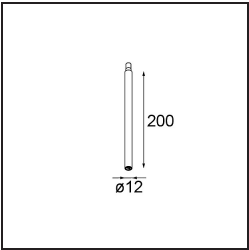

13240109 Stick Modupoint 200 White Structure
13240132 Stick Modupoint 200 Black Structure