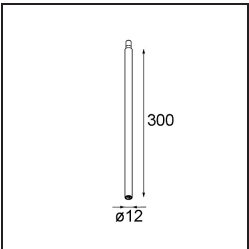

13240209 Stick Modupoint 300 White Structure
13240232 Stick Modupoint 300 Black Structure