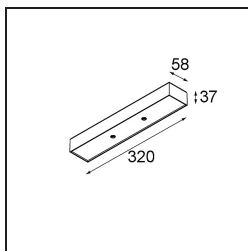

Date
Customer
Project
Type

Modupoint Square Surface 320X58 2x Jack 1-10V DI 500mA White Structure

Specifications

Material	13490209
Lifetime	L80B20 @50,000 Hours
Lamp Included	No
Number of Light Sources	2
Input Voltage	230V
Electrical Class	I
IP Rating	20
Glow wire rating (°C)	960
Dimming Protocol	1-10V
Indoor/Outdoor	Indoor
Application	Ceiling, Wall
Mounting	Surface
Adjustability	Not Applicable
Primary Colour & Primary Finish	White, Structure
Gross weight (g)	698.0
Remark	<ul style="list-style-type: none"> • Light module not included • This is not a complete product. Jack light modules required. • This is not a complete product. Jack light modules required.