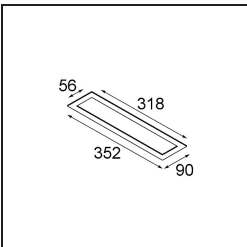

Installation Accessories

13496009 Backplate 352x90 White Structure

Choose a required accessory