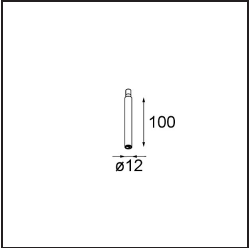

Decorative Accessories

13240009 Stick Modupoint 100 White Structure
13240032 Stick Modupoint 100 Black Structure