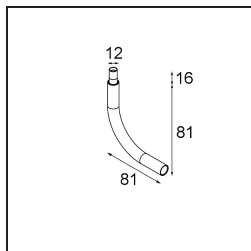

13242209 Stick Modupoint Curved 90° White Structure
13242232 Stick Modupoint Curved 90° Black Structure