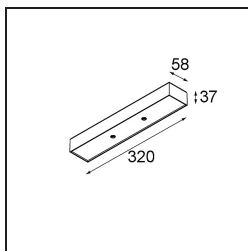

| |
|----------|
| Date |
| Customer |
| Project |
| Type |

Modupoint Square Surface 320X58 2x Jack 1800-3000K WD Trailing Edge DI 350mA Black Structure

Specifications

| | |
|---------------------------------|---|
| Material | 13490132 |
| Colour Temperature | 1800-3000K (Warm Dim) |
| Lifetime | L80B20 @50,000 Hours |
| Lamp Included | No |
| Number of Light Sources | 2 |
| Input Voltage | 230V |
| Electrical Class | I |
| IP Rating | 20 |
| Glow wire rating (°C) | 960 |
| Dimming Protocol | Trailing Edge |
| Indoor/Outdoor | Indoor |
| Application | Ceiling, Wall |
| Mounting | Surface |
| Adjustability | Not Applicable |
| Primary Colour & Primary Finish | Black, Structure |
| Gross weight (g) | 691.0 |
| Remark | <ul style="list-style-type: none"> • Light module not included • This is not a complete product. Jack light modules required. • This is not a complete product. Jack light modules required. |