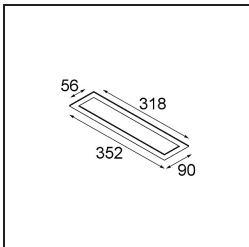

### ***Accessori Installazione***

**13496009** Backplate 352x90 White Structure

Choose a required accessory