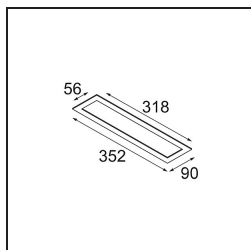

### ***Accessori Installazione***

**13496009** Backplate 352x90 White Structure

Choose a required accessory