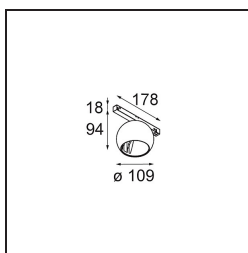

**Specifications**

Material	13482532
Light Source Type	LED
LED Type	BRIDGELUX WARMDIM 12W
LED technology	LED COB
CRI	Min. 95
Colour Temperature	1800-3000K (Warm Dim)
Lifetime	L80B10 @50,000 Hours
Lamp Included	Yes
Number of Light Sources	1
CIE flux code	100 100 100 100 94
Binning (SDCM)	3
Light Direction	Down
Optic	Reflector
Input Voltage	48Vdc
Luminaire power (W)	15.0
Electrical Class	III
IP Rating	20
Glow wire rating (°C)	960
Dimming Protocol	DALI
DALI Standard	DALI-2
Indoor/Outdoor	Indoor
Application	Ceiling, Wall
Adjustability	H 360° V 45°
Distance to Lighted Object (m)	0,1
Primary Colour & Primary Finish	Black, Structure
Gross weight (g)	1047.0
Drive current (mA)	350
Luminous flux per lamp (lm)	955
Efficacy (lm/W)	63
Glare rating	14