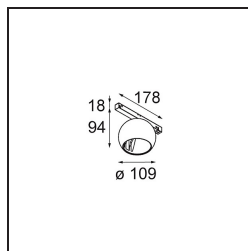

Specifications

Material	13482432
Light Source Type	LED
LED Type	CREE 1507
LED technology	LED COB
CRI	Min. 90
Colour Temperature	3000K
Lifetime	L80B20 @50,000 Hours
Lamp Included	Yes
Number of Light Sources	1
CIE flux code	100 100 100 100 88
Binning (SDCM)	2
Light Direction	Down
Optic	Reflector
Input Voltage	48Vdc
Luminaire power (W)	8.5
Electrical Class	III
IP Rating	20
Glow wire rating (°C)	960
Dimming Protocol	DALI
DALI Standard	DALI-2
Indoor/Outdoor	Indoor
Application	Ceiling, Wall
Adjustability	H 360° V 45°
Distance to Lighted Object (m)	0,1
Primary Colour & Primary Finish	Black, Structure
Gross weight (g)	1047.0
Luminous flux per lamp (lm)	718
Efficacy (lm/W)	84
Glare rating	15