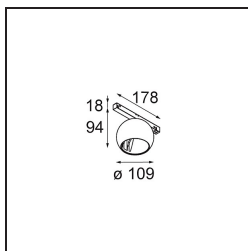

Specifications

Material	13482409
Light Source Type	LED
LED Type	CREE 1507
LED technology	LED COB
CRI	Min. 90
Colour Temperature	3000K
Lifetime	L80B20 @50,000 Hours
Lamp Included	Yes
Number of Light Sources	1
CIE flux code	100 100 100 100 88
Binning (SDCM)	2
Light Direction	Down
Optic	Reflector
Input Voltage	48Vdc
Luminaire power (W)	8.5
Electrical Class	III
IP Rating	20
Glow wire rating (°C)	960
Dimming Protocol	DALI
DALI Standard	DALI-2
Indoor/Outdoor	Indoor
Application	Ceiling, Wall
Adjustability	H 360° V 45°
Distance to Lighted Object (m)	0,1
Primary Colour & Primary Finish	White, Structure
Gross weight (g)	1047.0
Luminous flux per lamp (lm)	718
Efficacy (lm/W)	84
Glare rating	15