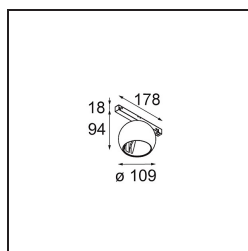

Specifications

Material	13482332
Light Source Type	LED
LED Type	CREE 1507
LED technology	LED COB
CRI	Min. 90
Colour Temperature	2700K
Lifetime	L80B20 @50,000 Hours
Lamp Included	Yes
Number of Light Sources	1
CIE flux code	100 100 100 100 88
Binning (SDCM)	2
Light Direction	Down
Optic	Reflector
Input Voltage	48Vdc
Luminaire power (W)	8.5
Electrical Class	III
IP Rating	20
Glow wire rating (°C)	960
Dimming Protocol	DALI
DALI Standard	DALI-2
Indoor/Outdoor	Indoor
Application	Ceiling, Wall
Adjustability	H 360° V 45°
Distance to Lighted Object (m)	0,1
Primary Colour & Primary Finish	Black, Structure
Gross weight (g)	1047.0
Luminous flux per lamp (lm)	634
Efficacy (lm/W)	74
Glare rating	14