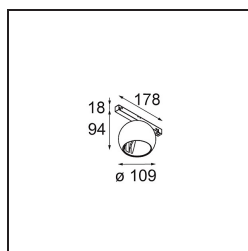

**Specifications**

Material	13482332
Light Source Type	LED
LED Type	CREE 1507
LED technology	LED COB
CRI	Min. 90
Colour Temperature	2700K
Lifetime	L80B20 @50,000 Hours
Lamp Included	Yes
Number of Light Sources	1
CIE flux code	100 100 100 100 88
Binning (SDCM)	2
Light Direction	Down
Optic	Reflector
Input Voltage	48Vdc
Luminaire power (W)	8.5
Electrical Class	III
IP Rating	20
Glow wire rating (°C)	960
Dimming Protocol	DALI
DALI Standard	DALI-2
Indoor/Outdoor	Indoor
Application	Ceiling, Wall
Adjustability	H 360° V 45°
Distance to Lighted Object (m)	0,1
Primary Colour & Primary Finish	Black, Structure
Gross weight (g)	1047.0
Luminous flux per lamp (lm)	634
Efficacy (lm/W)	74
Glare rating	14