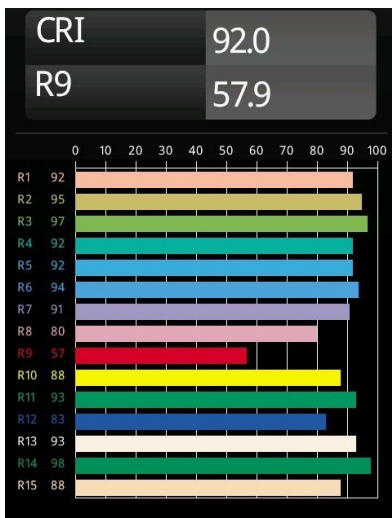

**Specifications**

Material	13482332
Light Source Type	LED
LED Type	CREE 1507
LED technology	LED COB
CRI	Min. 90
Colour Temperature	2700K
Lifetime	L80B20 @50,000 Hours
Lamp Included	Yes
Number of Light Sources	1
CIE flux code	100 100 100 100 88
Binning (SDCM)	2
Light Direction	Down
Optic	Reflector
Input Voltage	48Vdc
Luminaire power (W)	8.5
Electrical Class	III
IP Rating	20
Glow wire rating (°C)	960
Dimming Protocol	DALI
DALI Standard	DALI-2
Indoor/Outdoor	Indoor
Application	Ceiling, Wall
Adjustability	H 360° V 45°
Distance to Lighted Object (m)	0,1
Primary Colour & Primary Finish	Black, Structure
Gross weight (g)	1047.0
Luminous flux per lamp (lm)	634
Efficacy (lm/W)	74
Glare rating	14

---

Remark

- 4000K on request
  - White Pista 48V luminaires have a white track adapter. All other Pista 48V luminaires have a black track adapter. Deviation from this is only possible on request.
  - This Track 48V luminaire can not be used in the upper part of a Pista Track 48V Profile Suspended Up/Down.
  - Magnetic reflector not included
  - 4000K on request
  - This is not a complete product. Magnetic reflector and Pista track 48V system required.
  - This is not a complete product. Magnetic reflector and Pista track 48V system required.
  - For installations without dimmer, it is recommended to use 1-10 V luminaires.
-

**TM30 & CRI diagram**

**Light distribution & beam diagram**

Diagrams