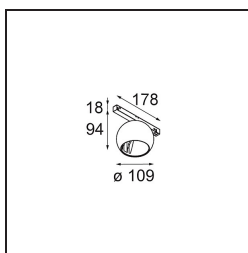

Specifications

Material	13482309
Light Source Type	LED
LED Type	CREE 1507
LED technology	LED COB
CRI	Min. 90
Colour Temperature	2700K
Lifetime	L80B20 @50,000 Hours
Lamp Included	Yes
Number of Light Sources	1
CIE flux code	100 100 100 100 88
Binning (SDCM)	2
Light Direction	Down
Optic	Reflector
Input Voltage	48Vdc
Luminaire power (W)	8.5
Electrical Class	III
IP Rating	20
Glow wire rating (°C)	960
Dimming Protocol	DALI
DALI Standard	DALI-2
Indoor/Outdoor	Indoor
Application	Ceiling, Wall
Adjustability	H 360° V 45°
Distance to Lighted Object (m)	0,1
Primary Colour & Primary Finish	White, Structure
Gross weight (g)	1047.0
Luminous flux per lamp (lm)	634
Efficacy (lm/W)	74
Glare rating	14