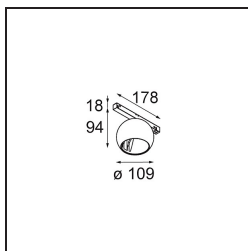

Specifications

Material	13482232
Light Source Type	LED
LED Type	BRIDGELUX WARMDIM 12W
LED technology	LED COB
CRI	Min. 95
Colour Temperature	1800-3000K (Warm Dim)
Lifetime	L80B10 @50,000 Hours
Lamp Included	Yes
Number of Light Sources	1
CIE flux code	100 100 100 100 94
Binning (SDCM)	3
Light Direction	Down
Optic	Reflector
Input Voltage	48Vdc
Luminaire power (W)	15.0
Electrical Class	III
IP Rating	20
Glow wire rating (°C)	960
Dimming Protocol	1-10V
Indoor/Outdoor	Indoor
Application	Ceiling, Wall
Adjustability	H 360° V 45°
Distance to Lighted Object (m)	0,1
Primary Colour & Primary Finish	Black, Structure
Gross weight (g)	1047.0
Drive current (mA)	350
Luminous flux per lamp (lm)	955
Efficacy (lm/W)	63
Glare rating	14