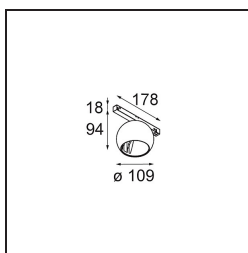

Specifications

Material	13482209
Light Source Type	LED
LED Type	BRIDGELUX WARMDIM 12W
LED technology	LED COB
CRI	Min. 95
Colour Temperature	1800-3000K (Warm Dim)
Lifetime	L80B10 @50,000 Hours
Lamp Included	Yes
Number of Light Sources	1
CIE flux code	100 100 100 100 94
Binning (SDCM)	3
Light Direction	Down
Optic	Reflector
Input Voltage	48Vdc
Luminaire power (W)	15.0
Electrical Class	III
IP Rating	20
Glow wire rating (°C)	960
Dimming Protocol	1-10V
Indoor/Outdoor	Indoor
Application	Ceiling, Wall
Adjustability	H 360° V 45°
Distance to Lighted Object (m)	0,1
Primary Colour & Primary Finish	White, Structure
Gross weight (g)	1047.0
Drive current (mA)	350
Luminous flux per lamp (lm)	955
Efficacy (lm/W)	63
Glare rating	14