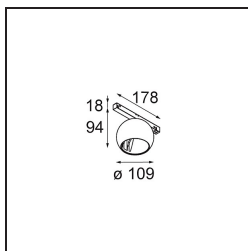

**Specifications**

Material	13482132
Light Source Type	LED
LED Type	CREE 1507
LED technology	LED COB
CRI	Min. 90
Colour Temperature	3000K
Lifetime	L80B20 @50,000 Hours
Lamp Included	Yes
Number of Light Sources	1
CIE flux code	100 100 100 100 88
Binning (SDCM)	2
Light Direction	Down
Optic	Reflector
Input Voltage	48Vdc
Luminaire power (W)	8.5
Electrical Class	III
IP Rating	20
Glow wire rating (°C)	960
Dimming Protocol	1-10V
Indoor/Outdoor	Indoor
Application	Ceiling, Wall
Adjustability	H 360° V 45°
Distance to Lighted Object (m)	0,1
Primary Colour & Primary Finish	Black, Structure
Gross weight (g)	1047.0
Luminous flux per lamp (lm)	718
Efficacy (lm/W)	84
Glare rating	15

Specifications

Remark

- 4000K on request
  - White Pista 48V luminaires have a white track adapter. All other Pista 48V luminaires have a black track adapter. Deviation from this is only possible on request.
  - This Track 48V luminaire can not be used in the upper part of a Pista Track 48V Profile Suspended Up/Down.
  - Magnetic reflector not included
  - 4000K on request
  - This is not a complete product. Magnetic reflector and Pista track 48V system required.
  - This is not a complete product. Magnetic reflector and Pista track 48V system required.
  - For installations without dimmer, it is recommended to use 1-10 V luminaires.
-