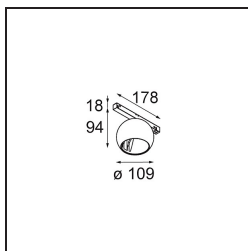

Specifications

Material	13482132
Light Source Type	LED
LED Type	CREE 1507
LED technology	LED COB
CRI	Min. 90
Colour Temperature	3000K
Lifetime	L80B20 @50,000 Hours
Lamp Included	Yes
Number of Light Sources	1
CIE flux code	100 100 100 100 88
Binning (SDCM)	2
Light Direction	Down
Optic	Reflector
Input Voltage	48Vdc
Luminaire power (W)	8.5
Electrical Class	III
IP Rating	20
Glow wire rating (°C)	960
Dimming Protocol	1-10V
Indoor/Outdoor	Indoor
Application	Ceiling, Wall
Adjustability	H 360° V 45°
Distance to Lighted Object (m)	0,1
Primary Colour & Primary Finish	Black, Structure
Gross weight (g)	1047.0
Luminous flux per lamp (lm)	718
Efficacy (lm/W)	84
Glare rating	15