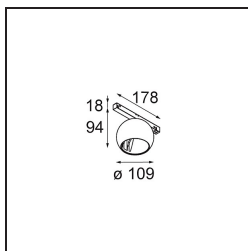

**Specifications**

Material	13482109
Light Source Type	LED
LED Type	CREE 1507
LED technology	LED COB
CRI	Min. 90
Colour Temperature	3000K
Lifetime	L80B20 @50,000 Hours
Lamp Included	Yes
Number of Light Sources	1
CIE flux code	100 100 100 100 88
Binning (SDCM)	2
Light Direction	Down
Optic	Reflector
Input Voltage	48Vdc
Luminaire power (W)	8.5
Electrical Class	III
IP Rating	20
Glow wire rating (°C)	960
Dimming Protocol	1-10V
Indoor/Outdoor	Indoor
Application	Ceiling, Wall
Adjustability	H 360° V 45°
Distance to Lighted Object (m)	0,1
Primary Colour & Primary Finish	White, Structure
Gross weight (g)	1047.0
Luminous flux per lamp (lm)	718
Efficacy (lm/W)	84
Glare rating	15