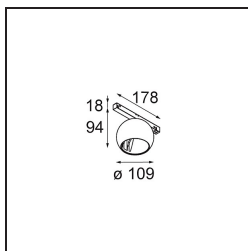

Specifications

| | |
|---------------------------------|----------------------|
| Material | 13482032 |
| Light Source Type | LED |
| LED Type | CREE 1507 |
| LED technology | LED COB |
| CRI | Min. 90 |
| Colour Temperature | 2700K |
| Lifetime | L80B20 @50,000 Hours |
| Lamp Included | Yes |
| Number of Light Sources | 1 |
| CIE flux code | 100 100 100 100 88 |
| Binning (SDCM) | 2 |
| Light Direction | Down |
| Optic | Reflector |
| Input Voltage | 48Vdc |
| Luminaire power (W) | 8.5 |
| Electrical Class | III |
| IP Rating | 20 |
| Glow wire rating (°C) | 960 |
| Dimming Protocol | 1-10V |
| Indoor/Outdoor | Indoor |
| Application | Ceiling, Wall |
| Adjustability | H 360° V 45° |
| Distance to Lighted Object (m) | 0,1 |
| Primary Colour & Primary Finish | Black, Structure |
| Gross weight (g) | 1047.0 |
| Luminous flux per lamp (lm) | 634 |
| Efficacy (lm/W) | 74 |
| Glare rating | 14 |