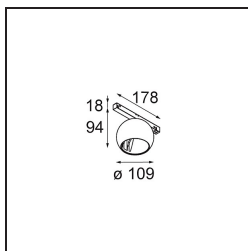

Specifications

Material	13482032
Light Source Type	LED
LED Type	CREE 1507
LED technology	LED COB
CRI	Min. 90
Colour Temperature	2700K
Lifetime	L80B20 @50,000 Hours
Lamp Included	Yes
Number of Light Sources	1
CIE flux code	100 100 100 100 88
Binning (SDCM)	2
Light Direction	Down
Optic	Reflector
Input Voltage	48Vdc
Luminaire power (W)	8.5
Electrical Class	III
IP Rating	20
Glow wire rating (°C)	960
Dimming Protocol	1-10V
Indoor/Outdoor	Indoor
Application	Ceiling, Wall
Adjustability	H 360° V 45°
Distance to Lighted Object (m)	0,1
Primary Colour & Primary Finish	Black, Structure
Gross weight (g)	1047.0
Luminous flux per lamp (lm)	634
Efficacy (lm/W)	74
Glare rating	14