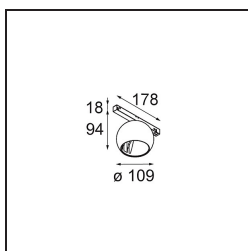

Specifications

Material	13482009
Light Source Type	LED
LED Type	CREE 1507
LED technology	LED COB
CRI	Min. 90
Colour Temperature	2700K
Lifetime	L80B20 @50,000 Hours
Lamp Included	Yes
Number of Light Sources	1
CIE flux code	100 100 100 100 88
Binning (SDCM)	2
Light Direction	Down
Optic	Reflector
Input Voltage	48Vdc
Luminaire power (W)	8.5
Electrical Class	III
IP Rating	20
Glow wire rating (°C)	960
Dimming Protocol	1-10V
Indoor/Outdoor	Indoor
Application	Ceiling, Wall
Adjustability	H 360° V 45°
Distance to Lighted Object (m)	0,1
Primary Colour & Primary Finish	White, Structure
Gross weight (g)	1047.0
Luminous flux per lamp (lm)	634
Efficacy (lm/W)	74
Glare rating	14