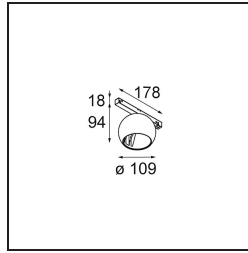

Specifications

Material	13482009
Light Source Type	LED
LED Type	CREE 1507
LED technology	LED COB
CRI	Min. 90
Colour Temperature	2700K
Lifetime	L80B20 @50,000 Hours
Lamp Included	Yes
Number of Light Sources	1
CIE flux code	100 100 100 100 88
Binning (SDCM)	2
Light Direction	Down
Optic	Reflector
Input Voltage	48Vdc
Luminaire power (W)	8.5
Electrical Class	III
IP Rating	20
Glow wire rating (°C)	960
Dimming Protocol	1-10V
Indoor/Outdoor	Indoor
Application	Ceiling, Wall
Adjustability	H 360° V 45°
Distance to Lighted Object (m)	0,1
Primary Colour & Primary Finish	White, Structure
Gross weight (g)	1047.0
Luminous flux per lamp (lm)	634
Efficacy (lm/W)	74
Glare rating	14