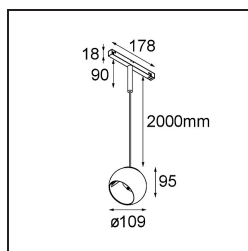

### Specifications

Material	13481409
Light Source Type	LED
LED Type	CREE 1507
LED technology	LED COB
CRI	Min. 90
Colour Temperature	3000K
Lifetime	L80B20 @50,000 Hours
Lamp Included	Yes
Number of Light Sources	1
CIE flux code	100 100 100 100 88
Binning (SDCM)	2
Light Direction	Down
Optic	Reflector
Input Voltage	48Vdc
Luminaire power (W)	8.5
Electrical Class	III
IP Rating	20
Glow wire rating (°C)	960
Dimming Protocol	DALI
DALI Standard	DALI-2
Indoor/Outdoor	Indoor
Application	Ceiling
Mounting	Suspended
Adjustability	H 360° V 45°
Distance to Lighted Object (m)	0,1
Primary Colour & Primary Finish	White, Structure
Gross weight (g)	1049.0
Luminous flux per lamp (lm)	718
Efficacy (lm/W)	84
Glare rating	15

---

Remark	<ul style="list-style-type: none"><li>• This is not a complete product. Discover the required accessories below.</li><li>• White Pista 48V luminaires have a white track adapter. All other Pista 48V luminaires have a black track adapter. Deviation from this is only possible on request.</li><li>• This Track 48V luminaire can not be used in the upper part of a Pista Track 48V Profile Suspended Up/Down.</li><li>• Magnetic reflector not included</li><li>• Longer suspension cable on request (standard length is 2 meter)</li><li>• This is not a complete product. Magnetic reflector and Pista track 48V system required.</li><li>• This is not a complete product. Magnetic reflector and Pista track 48V system required.</li><li>• For installations without dimmer, it is recommended to use 1-10 V luminaires.</li></ul>
--------	--