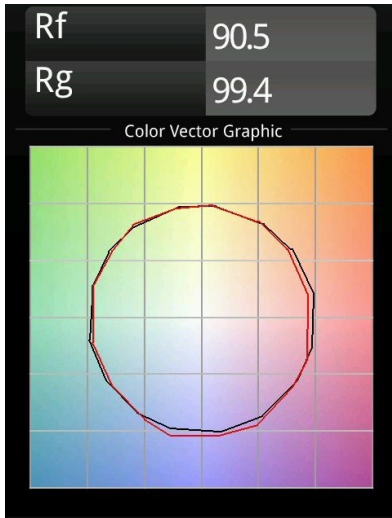

### Specifications

Material	13481409
Light Source Type	LED
LED Type	CREE 1507
LED technology	LED COB
CRI	Min. 90
Colour Temperature	3000K
Lifetime	L80B20 @50,000 Hours
Lamp Included	Yes
Number of Light Sources	1
CIE flux code	100 100 100 100 88
Binning (SDCM)	2
Light Direction	Down
Optic	Reflector
Input Voltage	48Vdc
Luminaire power (W)	8.5
Electrical Class	III
IP Rating	20
Glow wire rating (°C)	960
Dimming Protocol	DALI
DALI Standard	DALI-2
Indoor/Outdoor	Indoor
Application	Ceiling
Mounting	Suspended
Adjustability	H 360° V 45°
Distance to Lighted Object (m)	0,1
Primary Colour & Primary Finish	White, Structure
Gross weight (g)	1049.0
Luminous flux per lamp (lm)	718
Efficacy (lm/W)	84
Glare rating	15

---

**TM30 & CRI diagram**

**Light distribution & beam diagram**