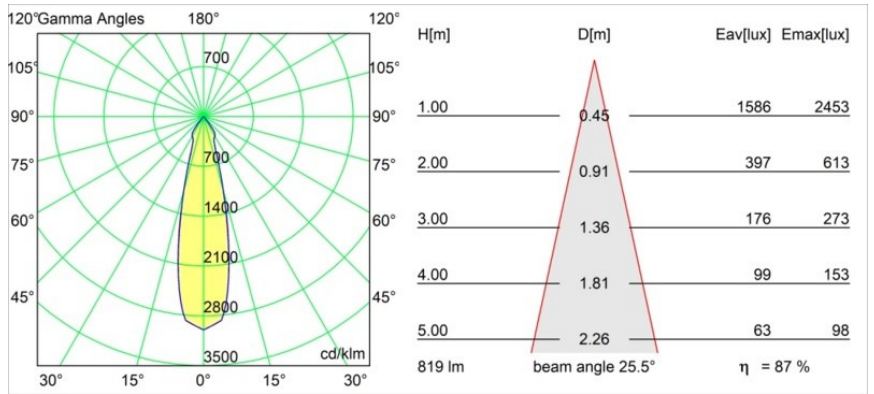

### Specifications

Material	13481409
Light Source Type	LED
LED Type	CREE 1507
LED technology	LED COB
CRI	Min. 90
Colour Temperature	3000K
Lifetime	L80B20 @50,000 Hours
Lamp Included	Yes
Number of Light Sources	1
CIE flux code	100 100 100 100 88
Binning (SDCM)	2
Light Direction	Down
Optic	Reflector
Input Voltage	48Vdc
Luminaire power (W)	8.5
Electrical Class	III
IP Rating	20
Glow wire rating (°C)	960
Dimming Protocol	DALI
DALI Standard	DALI-2
Indoor/Outdoor	Indoor
Application	Ceiling
Mounting	Suspended
Adjustability	H 360° V 45°
Distance to Lighted Object (m)	0,1
Primary Colour & Primary Finish	White, Structure
Gross weight (g)	1049.0
Luminous flux per lamp (lm)	718
Efficacy (lm/W)	84
Glare rating	15

---

**TM30 & CRI diagram**

**Light distribution & beam diagram**