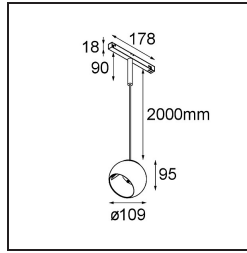

Specifications

Material	13481332
Light Source Type	LED
LED Type	CREE 1507
LED technology	LED COB
CRI	Min. 90
Colour Temperature	2700K
Lifetime	L80B20 @50,000 Hours
Lamp Included	Yes
Number of Light Sources	1
CIE flux code	100 100 100 100 88
Binning (SDCM)	2
Light Direction	Down
Optic	Reflector
Input Voltage	48Vdc
Luminaire power (W)	8.5
Electrical Class	III
IP Rating	20
Glow wire rating (°C)	960
Dimming Protocol	DALI
DALI Standard	DALI-2
Indoor/Outdoor	Indoor
Application	Ceiling
Mounting	Suspended
Adjustability	H 360° V 45°
Distance to Lighted Object (m)	0,1
Primary Colour & Primary Finish	Black, Structure
Gross weight (g)	1049.0
Luminous flux per lamp (lm)	634
Efficacy (lm/W)	74
Glare rating	14

Remark

- This is not a complete product. Discover the required accessories below.
 - White Pista 48V luminaires have a white track adapter. All other Pista 48V luminaires have a black track adapter. Deviation from this is only possible on request.
 - This Track 48V luminaire can not be used in the upper part of a Pista Track 48V Profile Suspended Up/Down.
 - Magnetic reflector not included
 - Longer suspension cable on request (standard length is 2 meter)
 - This is not a complete product. Magnetic reflector and Pista track 48V system required.
 - This is not a complete product. Magnetic reflector and Pista track 48V system required.
 - For installations without dimmer, it is recommended to use 1-10 V luminaires.
-