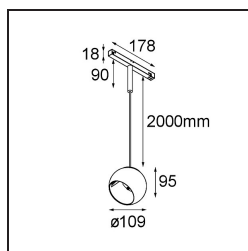

Specifications

Material	13481309
Light Source Type	LED
LED Type	CREE 1507
LED technology	LED COB
CRI	Min. 90
Colour Temperature	2700K
Lifetime	L80B20 @50,000 Hours
Lamp Included	Yes
Number of Light Sources	1
CIE flux code	100 100 100 100 88
Binning (SDCM)	2
Light Direction	Down
Optic	Reflector
Input Voltage	48Vdc
Luminaire power (W)	8.5
Electrical Class	III
IP Rating	20
Glow wire rating (°C)	960
Dimming Protocol	DALI
DALI Standard	DALI-2
Indoor/Outdoor	Indoor
Application	Ceiling
Mounting	Suspended
Adjustability	H 360° V 45°
Distance to Lighted Object (m)	0,1
Primary Colour & Primary Finish	White, Structure
Gross weight (g)	1049.0
Luminous flux per lamp (lm)	634
Efficacy (lm/W)	74
Glare rating	14

Remark	<ul style="list-style-type: none">• This is not a complete product. Discover the required accessories below.• White Pista 48V luminaires have a white track adapter. All other Pista 48V luminaires have a black track adapter. Deviation from this is only possible on request.• This Track 48V luminaire can not be used in the upper part of a Pista Track 48V Profile Suspended Up/Down.• Magnetic reflector not included• Longer suspension cable on request (standard length is 2 meter)• This is not a complete product. Magnetic reflector and Pista track 48V system required.• This is not a complete product. Magnetic reflector and Pista track 48V system required.• For installations without dimmer, it is recommended to use 1-10 V luminaires.
--------	--