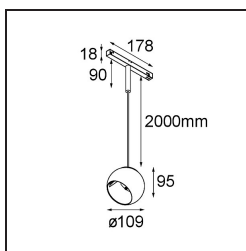

Specifications

Material	13481309
Light Source Type	LED
LED Type	CREE 1507
LED technology	LED COB
CRI	Min. 90
Colour Temperature	2700K
Lifetime	L80B20 @50,000 Hours
Lamp Included	Yes
Number of Light Sources	1
CIE flux code	100 100 100 100 88
Binning (SDCM)	2
Light Direction	Down
Optic	Reflector
Input Voltage	48Vdc
Luminaire power (W)	8.5
Electrical Class	III
IP Rating	20
Glow wire rating (°C)	960
Dimming Protocol	DALI
DALI Standard	DALI-2
Indoor/Outdoor	Indoor
Application	Ceiling
Mounting	Suspended
Adjustability	H 360° V 45°
Distance to Lighted Object (m)	0,1
Primary Colour & Primary Finish	White, Structure
Gross weight (g)	1049.0
Luminous flux per lamp (lm)	634
Efficacy (lm/W)	74
Glare rating	14

Remark	<ul style="list-style-type: none">• Magnetic reflector not included• Longer suspension cable on request (standard length is 2 meter)• This is not a complete product. Magnetic reflector and Pista track 48V system required.• This is not a complete product. Magnetic reflector and Pista track 48V system required.• For installations without dimmer, it is recommended to use 1-10 V luminaires.
--------	---