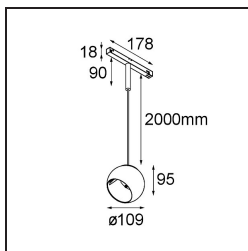

Specifications

Material	13481232
Light Source Type	LED
LED Type	BRIDGELUX WARMDIM 12W
LED technology	LED COB
CRI	Min. 95
Colour Temperature	1800-3000K (Warm Dim)
Lifetime	L80B10 @50,000 Hours
Lamp Included	Yes
Number of Light Sources	1
CIE flux code	100 100 100 100 94
Binning (SDCM)	3
Light Direction	Down
Optic	Reflector
Input Voltage	48Vdc
Luminaire power (W)	15.0
Electrical Class	III
IP Rating	20
Glow wire rating (°C)	960
Dimming Protocol	1-10V
Indoor/Outdoor	Indoor
Application	Ceiling
Mounting	Suspended
Adjustability	H 360° V 45°
Distance to Lighted Object (m)	0,1
Primary Colour & Primary Finish	Black, Structure
Gross weight (g)	1049.0
Drive current (mA)	350
Luminous flux per lamp (lm)	955
Efficacy (lm/W)	63
Glare rating	14

Remark	<ul style="list-style-type: none">• This is not a complete product. Discover the required accessories below.• White Pista 48V luminaires have a white track adapter. All other Pista 48V luminaires have a black track adapter. Deviation from this is only possible on request.• This Track 48V luminaire can not be used in the upper part of a Pista Track 48V Profile Suspended Up/Down.• Magnetic reflector not included• Longer suspension cable on request (standard length is 2 meter)• This is not a complete product. Magnetic reflector and Pista track 48V system required.• This is not a complete product. Magnetic reflector and Pista track 48V system required.• For installations without dimmer, it is recommended to use 1-10 V luminaires.
--------	--