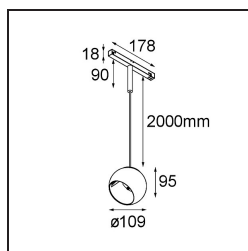

Specifications

Material	13481209
Light Source Type	LED
LED Type	BRIDGELUX WARMDIM 12W
LED technology	LED COB
CRI	Min. 95
Colour Temperature	1800-3000K (Warm Dim)
Lifetime	L80B10 @50,000 Hours
Lamp Included	Yes
Number of Light Sources	1
CIE flux code	100 100 100 100 94
Binning (SDCM)	3
Light Direction	Down
Optic	Reflector
Input Voltage	48Vdc
Luminaire power (W)	15.0
Electrical Class	III
IP Rating	20
Glow wire rating (°C)	960
Dimming Protocol	1-10V
Indoor/Outdoor	Indoor
Application	Ceiling
Mounting	Suspended
Adjustability	H 360° V 45°
Distance to Lighted Object (m)	0,1
Primary Colour & Primary Finish	White, Structure
Gross weight (g)	1049.0
Drive current (mA)	350
Luminous flux per lamp (lm)	955
Efficacy (lm/W)	63
Glare rating	14

Remark

- This is not a complete product. Discover the required accessories below.
 - White Pista 48V luminaires have a white track adapter. All other Pista 48V luminaires have a black track adapter. Deviation from this is only possible on request.
 - This Track 48V luminaire can not be used in the upper part of a Pista Track 48V Profile Suspended Up/Down.
 - Magnetic reflector not included
 - Longer suspension cable on request (standard length is 2 meter)
 - This is not a complete product. Magnetic reflector and Pista track 48V system required.
 - This is not a complete product. Magnetic reflector and Pista track 48V system required.
 - For installations without dimmer, it is recommended to use 1-10 V luminaires.
-