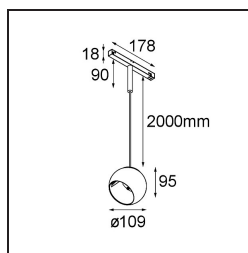

Date
Customer
Project
Type

Marbul Track 48V Suspended Adjustable 109 1x LED 3000K 1-10V Black Structure

Specifications

Material	13481132
Light Source Type	LED
LED Type	CREE 1507
LED technology	LED COB
CRI	Min. 90
Colour Temperature	3000K
Lifetime	L80B20 @50,000 Hours
Lamp Included	Yes
Number of Light Sources	1
CIE flux code	100 100 100 100 88
Binning (SDCM)	2
Light Direction	Down
Optic	Reflector
Input Voltage	48Vdc
Luminaire power (W)	8.5
Electrical Class	I
IP Rating	20
Glow wire rating (°C)	960
Dimming Protocol	1-10V
Indoor/Outdoor	Indoor
Application	Ceiling
Mounting	Suspended
Adjustability	H 360° V 45°
Distance to Lighted Object (m)	0,1
Primary Colour & Primary Finish	Black, Structure
Gross weight (g)	1049.0
Luminous flux per lamp (lm)	718
Efficacy (lm/W)	84
Glare rating	15

Remark

- Magnetic reflector not included
 - Longer suspension cable on request (standard length is 2 meter)
 - This is not a complete product. Magnetic reflector and Pista track 48V system required.
 - This is not a complete product. Magnetic reflector and Pista track 48V system required.
 - For installations without dimmer, it is recommended to use 1-10 V luminaires.
-