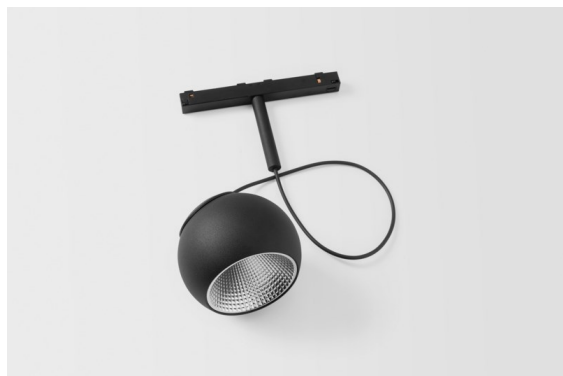

Date
Customer
Project
Type

Marbul Track 48V Suspended Adjustable 109 1x LED 3000K 1-10V Black Structure

Specifications

Material	13481132
Light Source Type	LED
LED Type	CREE 1507
LED technology	LED COB
CRI	Min. 90
Colour Temperature	3000K
Lifetime	L80B20 @50,000 Hours
Lamp Included	Yes
Number of Light Sources	1
CIE flux code	100 100 100 100 88
Binning (SDCM)	2
Light Direction	Down
Optic	Reflector
Input Voltage	48Vdc
Luminaire power (W)	8.5
Electrical Class	I
IP Rating	20
Glow wire rating (°C)	960
Dimming Protocol	1-10V
Indoor/Outdoor	Indoor
Application	Ceiling
Mounting	Suspended
Adjustability	H 360° V 45°
Distance to Lighted Object (m)	0,1
Primary Colour & Primary Finish	Black, Structure
Gross weight (g)	1049.0
Luminous flux per lamp (lm)	718
Efficacy (lm/W)	84
Glare rating	15

Marbul is a timeless, spherical accent luminaire. Its pure geometrical shape makes it easily fit in every interior. Why designers love it so? The attention to detail and the simplicity of the shape present a minimalistic, elegant and versatile design for those looking to experiment with organic lighting.

Remark

- Magnetic reflector not included
 - Longer suspension cable on request (standard length is 2 meter)
 - This is not a complete product. Magnetic reflector and Pista track 48V system required.
 - This is not a complete product. Magnetic reflector and Pista track 48V system required.
 - For installations without dimmer, it is recommended to use 1-10 V luminaires.
-