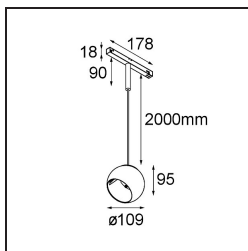

Date
Customer
Project
Type

Marbul Track 48V Suspended Adjustable 109 1x LED 3000K 1-10V White Structure

Specifications

Material	13481109
Light Source Type	LED
LED Type	CREE 1507
LED technology	LED COB
CRI	Min. 90
Colour Temperature	3000K
Lifetime	L80B20 @50,000 Hours
Lamp Included	Yes
Number of Light Sources	1
CIE flux code	100 100 100 100 88
Binning (SDCM)	2
Light Direction	Down
Optic	Reflector
Input Voltage	48Vdc
Luminaire power (W)	8.5
Electrical Class	I
IP Rating	20
Glow wire rating (°C)	960
Dimming Protocol	1-10V
Indoor/Outdoor	Indoor
Application	Ceiling
Mounting	Suspended
Adjustability	H 360° V 45°
Distance to Lighted Object (m)	0,1
Primary Colour & Primary Finish	White, Structure
Gross weight (g)	1049.0
Luminous flux per lamp (lm)	718
Efficacy (lm/W)	84
Glare rating	15

Remark

- This is not a complete product. Discover the required accessories below.
 - White Pista 48V luminaires have a white track adapter. All other Pista 48V luminaires have a black track adapter. Deviation from this is only possible on request.
 - This Track 48V luminaire can not be used in the upper part of a Pista Track 48V Profile Suspended Up/Down.
 - Magnetic reflector not included
 - Longer suspension cable on request (standard length is 2 meter)
 - This is not a complete product. Magnetic reflector and Pista track 48V system required.
 - This is not a complete product. Magnetic reflector and Pista track 48V system required.
 - For installations without dimmer, it is recommended to use 1-10 V luminaires.
-