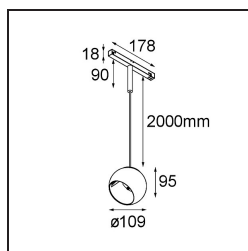

### Specifications

Material	13481032
Light Source Type	LED
LED Type	CREE 1507
LED technology	LED COB
CRI	Min. 90
Colour Temperature	2700K
Lifetime	L80B20 @50,000 Hours
Lamp Included	Yes
Number of Light Sources	1
CIE flux code	100 100 100 100 88
Binning (SDCM)	2
Light Direction	Down
Optic	Reflector
Input Voltage	48Vdc
Luminaire power (W)	8.5
Electrical Class	I
IP Rating	20
Glow wire rating (°C)	960
Dimming Protocol	1-10V
Indoor/Outdoor	Indoor
Application	Ceiling
Mounting	Suspended
Adjustability	H 360° V 45°
Distance to Lighted Object (m)	0,1
Primary Colour & Primary Finish	Black, Structure
Gross weight (g)	1049.0
Luminous flux per lamp (lm)	634
Efficacy (lm/W)	74
Glare rating	14

---

Remark

- This is not a complete product. Discover the required accessories below.
  - White Pista 48V luminaires have a white track adapter. All other Pista 48V luminaires have a black track adapter. Deviation from this is only possible on request.
  - This Track 48V luminaire can not be used in the upper part of a Pista Track 48V Profile Suspended Up/Down.
  - Magnetic reflector not included
  - Longer suspension cable on request (standard length is 2 meter)
  - This is not a complete product. Magnetic reflector and Pista track 48V system required.
  - This is not a complete product. Magnetic reflector and Pista track 48V system required.
  - For installations without dimmer, it is recommended to use 1-10 V luminaires.
-