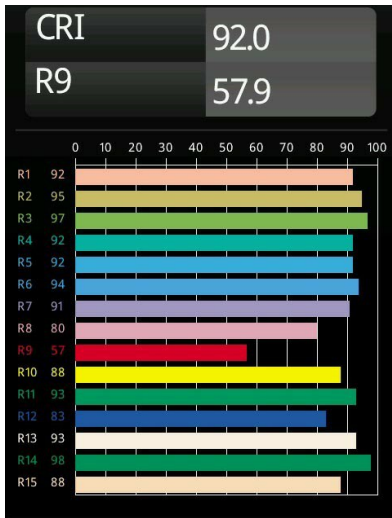

TM30 & CRI diagram