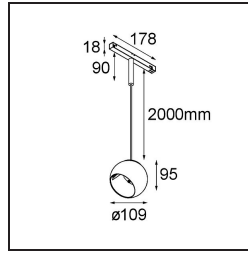

Date
Customer
Project
Type

*Marbul Track 48V Suspended Adjustable 109 1x LED 2700K 1-10V Black Structure*

**Specifications**

Material	13481032
Light Source Type	LED
LED Type	CREE 1507
LED technology	LED COB
CRI	Min. 90
Colour Temperature	2700K
Lifetime	L80B20 @50,000 Hours
Lamp Included	Yes
Number of Light Sources	1
CIE flux code	100 100 100 100 88
Binning (SDCM)	2
Light Direction	Down
Optic	Reflector
Input Voltage	48Vdc
Luminaire power (W)	8.5
Electrical Class	I
IP Rating	20
Glow wire rating (°C)	960
Dimming Protocol	1-10V
Indoor/Outdoor	Indoor
Application	Ceiling
Mounting	Suspended
Adjustability	H 360° V 45°
Distance to Lighted Object (m)	0,1
Primary Colour & Primary Finish	Black, Structure
Gross weight (g)	1049.0
Delivered lumens (lm)	634
Efficacy (lm/W)	74
Glare rating	14

- Remark
- Magnetic reflector not included
  - Longer suspension cable on request (standard length is 2 meter)
  - This is not a complete product. Magnetic reflector and Pista track 48V system required.
  - This is not a complete product. Magnetic reflector and Pista track 48V system required.
  - For installations without dimmer, it is recommended to use 1-10 V luminaires.