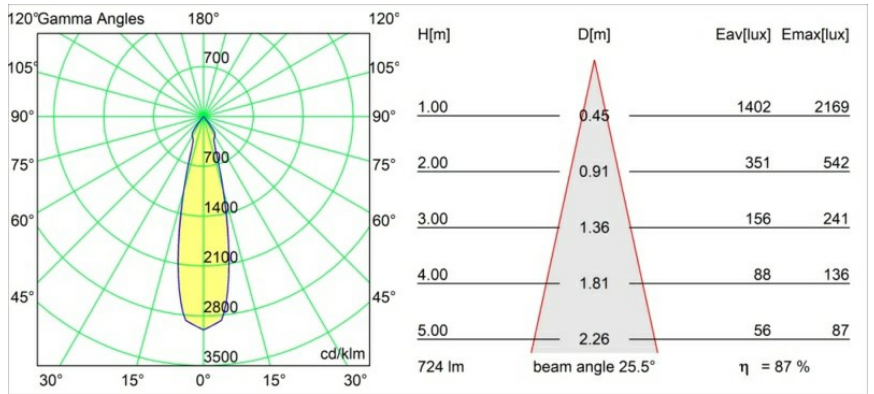

Date
Customer
Project
Type

*Marbul Track 48V Suspended Adjustable 109 1x LED 2700K 1-10V Black Structure*

**Specifications**

Material	13481032
Light Source Type	LED
LED Type	CREE 1507
LED technology	LED COB
CRI	Min. 90
Colour Temperature	2700K
Lifetime	L80B20 @50,000 Hours
Lamp Included	Yes
Number of Light Sources	1
CIE flux code	100 100 100 100 88
Binning (SDCM)	2
Light Direction	Down
Optic	Reflector
Input Voltage	48Vdc
Luminaire power (W)	8.5
Electrical Class	I
IP Rating	20
Glow wire rating (°C)	960
Dimming Protocol	1-10V
Indoor/Outdoor	Indoor
Application	Ceiling
Mounting	Suspended
Adjustability	H 360° V 45°
Distance to Lighted Object (m)	0,1
Primary Colour & Primary Finish	Black, Structure
Gross weight (g)	1049.0
Delivered lumens (lm)	634
Efficacy (lm/W)	74
Glare rating	14

**TM30 & CRI diagram**

**Light distribution & beam diagram**