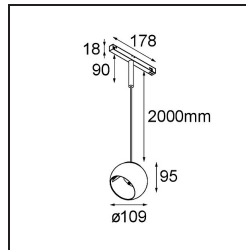

Specifications

Material	13481032
Light Source Type	LED
LED Type	CREE 1507
LED technology	LED COB
CRI	Min. 90
Colour Temperature	2700K
Lifetime	L80B20 @50,000 Hours
Lamp Included	Yes
Number of Light Sources	1
CIE flux code	100 100 100 100 88
Binning (SDCM)	2
Light Direction	Down
Optic	Reflector
Input Voltage	48Vdc
Luminaire power (W)	8.5
Electrical Class	I
IP Rating	20
Glow wire rating (°C)	960
Dimming Protocol	1-10V
Indoor/Outdoor	Indoor
Application	Ceiling
Mounting	Suspended
Adjustability	H 360° V 45°
Distance to Lighted Object (m)	0,1
Primary Colour & Primary Finish	Black, Structure
Gross weight (g)	1049.0
Delivered lumens (lm)	634
Efficacy (lm/W)	74
Glare rating	14

Remark	<ul style="list-style-type: none"> • Magnetic reflector not included • Longer suspension cable on request (standard length is 2 meter) • This is not a complete product. Magnetic reflector and Pista track 48V system required. • This is not a complete product. Magnetic reflector and Pista track 48V system required. • For installations without dimmer, it is recommended to use 1-10 V luminaires.
--------	---