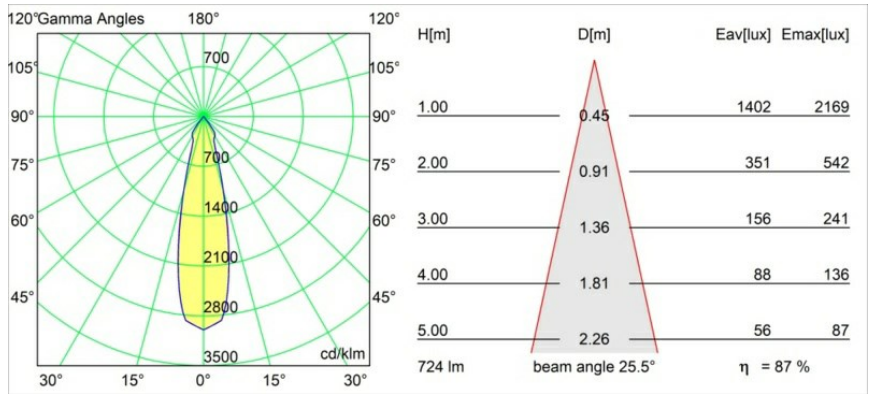

Light distribution & beam diagram