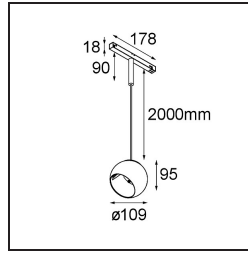

Date
Customer
Project
Type

Marbul Track 48V Suspended Adjustable 109 1x LED 2700K 1-10V Black Structure

Specifications

Material	13481032
Light Source Type	LED
LED Type	CREE 1507
LED technology	LED COB
CRI	Min. 90
Colour Temperature	2700K
Lifetime	L80B20 @50,000 Hours
Lamp Included	Yes
Number of Light Sources	1
CIE flux code	100 100 100 100 88
Binning (SDCM)	2
Light Direction	Down
Optic	Reflector
Input Voltage	48Vdc
Luminaire power (W)	8.5
Electrical Class	I
IP Rating	20
Glow wire rating (°C)	960
Dimming Protocol	1-10V
Indoor/Outdoor	Indoor
Application	Ceiling
Mounting	Suspended
Adjustability	H 360° V 45°
Distance to Lighted Object (m)	0,1
Primary Colour & Primary Finish	Black, Structure
Gross weight (g)	1049.0
Luminous flux per lamp (lm)	634
Efficacy (lm/W)	74
Glare rating	14

Remark

- This is not a complete product. Discover the required accessories below.
 - White Pista 48V luminaires have a white track adapter. All other Pista 48V luminaires have a black track adapter. Deviation from this is only possible on request.
 - This Track 48V luminaire can not be used in the upper part of a Pista Track 48V Profile Suspended Up/Down.
 - Magnetic reflector not included
 - Longer suspension cable on request (standard length is 2 meter)
 - This is not a complete product. Magnetic reflector and Pista track 48V system required.
 - This is not a complete product. Magnetic reflector and Pista track 48V system required.
 - For installations without dimmer, it is recommended to use 1-10 V luminaires.
-