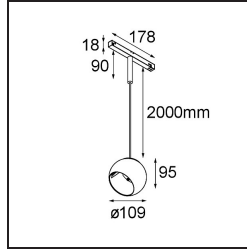

Date
Customer
Project
Type

Marbul Track 48V Suspended Adjustable 109 1x LED 2700K 1-10V White Structure

Specifications

Material	13481009
Light Source Type	LED
LED Type	CREE 1507
LED technology	LED COB
CRI	Min. 90
Colour Temperature	2700K
Lifetime	L80B20 @50,000 Hours
Lamp Included	Yes
Number of Light Sources	1
CIE flux code	100 100 100 100 88
Binning (SDCM)	2
Light Direction	Down
Optic	Reflector
Input Voltage	48Vdc
Luminaire power (W)	8.5
Electrical Class	I
IP Rating	20
Glow wire rating (°C)	960
Dimming Protocol	1-10V
Indoor/Outdoor	Indoor
Application	Ceiling
Mounting	Suspended
Adjustability	H 360° V 45°
Distance to Lighted Object (m)	0,1
Primary Colour & Primary Finish	White, Structure
Gross weight (g)	1049.0
Luminous flux per lamp (lm)	634
Efficacy (lm/W)	74
Glare rating	14

Remark

- This is not a complete product. Discover the required accessories below.
 - White Pista 48V luminaires have a white track adapter. All other Pista 48V luminaires have a black track adapter. Deviation from this is only possible on request.
 - This Track 48V luminaire can not be used in the upper part of a Pista Track 48V Profile Suspended Up/Down.
 - Magnetic reflector not included
 - Longer suspension cable on request (standard length is 2 meter)
 - This is not a complete product. Magnetic reflector and Pista track 48V system required.
 - This is not a complete product. Magnetic reflector and Pista track 48V system required.
 - For installations without dimmer, it is recommended to use 1-10 V luminaires.
-