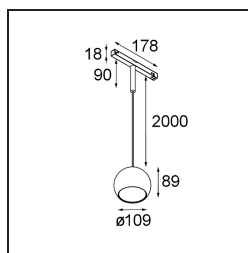

Specifications

Material	13480532
Light Source Type	LED
LED Type	BRIDGELUX WARMDIM 12W
LED technology	LED COB
CRI	Min. 95
Colour Temperature	1800-3000K (Warm Dim)
Lifetime	L80B10 @50,000 Hours
Lamp Included	Yes
Number of Light Sources	1
CIE flux code	100 100 100 100 94
Binning (SDCM)	3
Light Direction	Down
Optic	Reflector
Input Voltage	48Vdc
Luminaire power (W)	15.0
Electrical Class	III
IP Rating	20
Glow wire rating (°C)	960
Dimming Protocol	DALI
DALI Standard	DALI-2
Indoor/Outdoor	Indoor
Application	Ceiling
Mounting	Suspended
Adjustability	Not Applicable
Distance to Lighted Object (m)	0,1
Primary Colour & Primary Finish	Black, Structure
Gross weight (g)	1057.0
Drive current (mA)	350
Luminous flux per lamp (lm)	955
Efficacy (lm/W)	63
Glare rating	14

Remark

- This is not a complete product. Discover the required accessories below.
 - White Pista 48V luminaires have a white track adapter. All other Pista 48V luminaires have a black track adapter. Deviation from this is only possible on request.
 - This Track 48V luminaire can not be used in the upper part of a Pista Track 48V Profile Suspended Up/Down.
 - Magnetic reflector not included
 - Longer suspension cable on request (standard length is 2 meter)
 - This is not a complete product. Magnetic reflector and Pista track 48V system required.
 - This is not a complete product. Magnetic reflector and Pista track 48V system required.
 - For installations without dimmer, it is recommended to use 1-10 V luminaires.
-