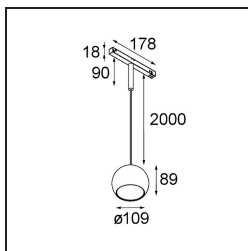

Date
Customer
Project
Type

Marbul Track 48V Suspended 109 1x LED 3000K DALI Black Structure

Specifications

Material	13480432
Light Source Type	LED
LED Type	CREE 1507
LED technology	LED COB
CRI	Min. 90
Colour Temperature	3000K
Lifetime	L80B20 @50,000 Hours
Lamp Included	Yes
Number of Light Sources	1
CIE flux code	100 100 100 100 88
Binning (SDCM)	2
Light Direction	Down
Optic	Reflector
Input Voltage	48Vdc
Luminaire power (W)	8.5
Electrical Class	III
IP Rating	20
Glow wire rating (°C)	960
Dimming Protocol	DALI
DALI Standard	DALI-2
Indoor/Outdoor	Indoor
Application	Ceiling
Mounting	Suspended
Adjustability	Not Applicable
Distance to Lighted Object (m)	0,1
Primary Colour & Primary Finish	Black, Structure
Gross weight (g)	1057.0
Luminous flux per lamp (lm)	718
Efficacy (lm/W)	84
Glare rating	15

Remark

- This is not a complete product. Discover the required accessories below.
 - White Pista 48V luminaires have a white track adapter. All other Pista 48V luminaires have a black track adapter. Deviation from this is only possible on request.
 - This Track 48V luminaire can not be used in the upper part of a Pista Track 48V Profile Suspended Up/Down.
 - Magnetic reflector not included
 - Longer suspension cable on request (standard length is 2 meter)
 - This is not a complete product. Magnetic reflector and Pista track 48V system required.
 - This is not a complete product. Magnetic reflector and Pista track 48V system required.
 - For installations without dimmer, it is recommended to use 1-10 V luminaires.
-