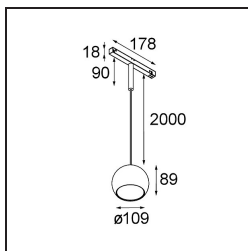

Specifications

Material	13480409
Light Source Type	LED
LED Type	CREE 1507
LED technology	LED COB
CRI	Min. 90
Colour Temperature	3000K
Lifetime	L80B20 @50,000 Hours
Lamp Included	Yes
Number of Light Sources	1
CIE flux code	100 100 100 100 88
Binning (SDCM)	2
Light Direction	Down
Optic	Reflector
Input Voltage	48Vdc
Luminaire power (W)	8.5
Electrical Class	III
IP Rating	20
Glow wire rating (°C)	960
Dimming Protocol	DALI
DALI Standard	DALI-2
Indoor/Outdoor	Indoor
Application	Ceiling
Mounting	Suspended
Adjustability	Not Applicable
Distance to Lighted Object (m)	0,1
Primary Colour & Primary Finish	White, Structure
Gross weight (g)	1057.0
Luminous flux per lamp (lm)	718
Efficacy (lm/W)	84
Glare rating	15

Remark

- Magnetic reflector not included
 - Longer suspension cable on request (standard length is 2 meter)
 - This is not a complete product. Magnetic reflector and Pista track 48V system required.
 - This is not a complete product. Magnetic reflector and Pista track 48V system required.
 - For installations without dimmer, it is recommended to use 1-10 V luminaires.
-