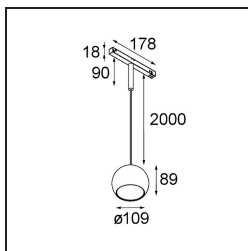

Date
Customer
Project
Type

Marbul Track 48V Suspended 109 1x LED 3000K DALI White Structure

Specifications

Material	13480409
Light Source Type	LED
LED Type	CREE 1507
LED technology	LED COB
CRI	Min. 90
Colour Temperature	3000K
Lifetime	L80B20 @50,000 Hours
Lamp Included	Yes
Number of Light Sources	1
CIE flux code	100 100 100 100 88
Binning (SDCM)	2
Light Direction	Down
Optic	Reflector
Input Voltage	48Vdc
Luminaire power (W)	8.5
Electrical Class	III
IP Rating	20
Glow wire rating (°C)	960
Dimming Protocol	DALI
DALI Standard	DALI-2
Indoor/Outdoor	Indoor
Application	Ceiling
Mounting	Suspended
Adjustability	Not Applicable
Distance to Lighted Object (m)	0,1
Primary Colour & Primary Finish	White, Structure
Gross weight (g)	1057.0
Luminous flux per lamp (lm)	718
Efficacy (lm/W)	84
Glare rating	15

Remark

- This is not a complete product. Discover the required accessories below.
 - White Pista 48V luminaires have a white track adapter. All other Pista 48V luminaires have a black track adapter. Deviation from this is only possible on request.
 - This Track 48V luminaire can not be used in the upper part of a Pista Track 48V Profile Suspended Up/Down.
 - Magnetic reflector not included
 - Longer suspension cable on request (standard length is 2 meter)
 - This is not a complete product. Magnetic reflector and Pista track 48V system required.
 - This is not a complete product. Magnetic reflector and Pista track 48V system required.
 - For installations without dimmer, it is recommended to use 1-10 V luminaires.
-