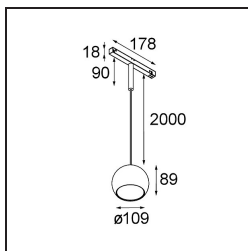

**Specifications**

Material	13480332
Light Source Type	LED
LED Type	CREE 1507
LED technology	LED COB
CRI	Min. 90
Colour Temperature	2700K
Lifetime	L80B20 @50,000 Hours
Lamp Included	Yes
Number of Light Sources	1
CIE flux code	100 100 100 100 88
Binning (SDCM)	2
Light Direction	Down
Optic	Reflector
Input Voltage	48Vdc
Luminaire power (W)	8.5
Electrical Class	III
IP Rating	20
Glow wire rating (°C)	960
Dimming Protocol	DALI
DALI Standard	DALI-2
Indoor/Outdoor	Indoor
Application	Ceiling
Mounting	Suspended
Adjustability	Not Applicable
Distance to Lighted Object (m)	0,1
Primary Colour & Primary Finish	Black, Structure
Gross weight (g)	1057.0
Luminous flux per lamp (lm)	634
Efficacy (lm/W)	74
Glare rating	14

Specifications

---

Remark

- This is not a complete product. Discover the required accessories below.
  - White Pista 48V luminaires have a white track adapter. All other Pista 48V luminaires have a black track adapter. Deviation from this is only possible on request.
  - This Track 48V luminaire can not be used in the upper part of a Pista Track 48V Profile Suspended Up/Down.
  - Magnetic reflector not included
  - Longer suspension cable on request (standard length is 2 meter)
  - This is not a complete product. Magnetic reflector and Pista track 48V system required.
  - This is not a complete product. Magnetic reflector and Pista track 48V system required.
  - For installations without dimmer, it is recommended to use 1-10 V luminaires.
-