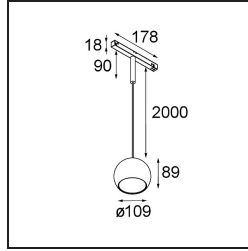

Date
Customer
Project
Type

Marbul Track 48V Suspended 109 1x LED 1800-3000K WD 1-10V Black Structure

Marbul is a timeless, spherical accent luminaire. Its pure geometrical shape makes it easily fit in every interior. Why designers love it so? The attention to detail and the simplicity of the shape present a minimalistic, elegant and versatile design for those looking to experiment with organic lighting.

Specifications

Material	13480232
Light Source Type	LED
LED Type	BRIDGELUX WARMDIM 12W
LED technology	LED COB
CRI	Min. 95
Colour Temperature	1800-3000K (Warm Dim)
Lifetime	L80B10 @50,000 Hours
Lamp Included	Yes
Number of Light Sources	1
CIE flux code	100 100 100 100 94
Binning (SDCM)	3
Light Direction	Down
Optic	Reflector
Input Voltage	48Vdc
Luminaire power (W)	15.0
Electrical Class	III
IP Rating	20
Glow wire rating (°C)	960
Dimming Protocol	1-10V
Indoor/Outdoor	Indoor
Application	Ceiling
Mounting	Suspended
Adjustability	Not Applicable
Distance to Lighted Object (m)	0,1
Primary Colour & Primary Finish	Black, Structure
Gross weight (g)	1057.0
Drive current (mA)	350
Luminous flux per lamp (lm)	955
Efficacy (lm/W)	63
Glare rating	14

Remark

- This is not a complete product. Discover the required accessories below.
 - White Pista 48V luminaires have a white track adapter. All other Pista 48V luminaires have a black track adapter. Deviation from this is only possible on request.
 - This Track 48V luminaire can not be used in the upper part of a Pista Track 48V Profile Suspended Up/Down.
 - Magnetic reflector not included
 - Longer suspension cable on request (standard length is 2 meter)
 - This is not a complete product. Magnetic reflector and Pista track 48V system required.
 - This is not a complete product. Magnetic reflector and Pista track 48V system required.
 - For installations without dimmer, it is recommended to use 1-10 V luminaires.
-