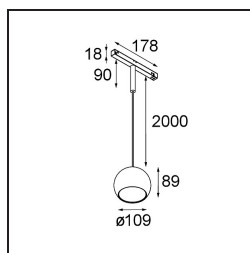

Date
Customer
Project
Type

Marbul Track 48V Suspended 109 1x LED 1800-3000K WD 1-10V White Structure

Specifications

Material	13480209
Light Source Type	LED
LED Type	BRIDGELUX WARMDIM 12W
LED technology	LED COB
CRI	Min. 95
Colour Temperature	1800-3000K (Warm Dim)
Lifetime	L80B10 @50,000 Hours
Lamp Included	Yes
Number of Light Sources	1
CIE flux code	100 100 100 100 94
Binning (SDCM)	3
Light Direction	Down
Optic	Reflector
Input Voltage	48Vdc
Luminaire power (W)	15.0
Electrical Class	III
IP Rating	20
Glow wire rating (°C)	960
Dimming Protocol	1-10V
Indoor/Outdoor	Indoor
Application	Ceiling
Mounting	Suspended
Adjustability	Not Applicable
Distance to Lighted Object (m)	0,1
Primary Colour & Primary Finish	White, Structure
Gross weight (g)	1057.0
Drive current (mA)	350
Luminous flux per lamp (lm)	955
Efficacy (lm/W)	63
Glare rating	14

Remark

- This is not a complete product. Discover the required accessories below.
 - White Pista 48V luminaires have a white track adapter. All other Pista 48V luminaires have a black track adapter. Deviation from this is only possible on request.
 - This Track 48V luminaire can not be used in the upper part of a Pista Track 48V Profile Suspended Up/Down.
 - Magnetic reflector not included
 - Longer suspension cable on request (standard length is 2 meter)
 - This is not a complete product. Magnetic reflector and Pista track 48V system required.
 - This is not a complete product. Magnetic reflector and Pista track 48V system required.
 - For installations without dimmer, it is recommended to use 1-10 V luminaires.
-