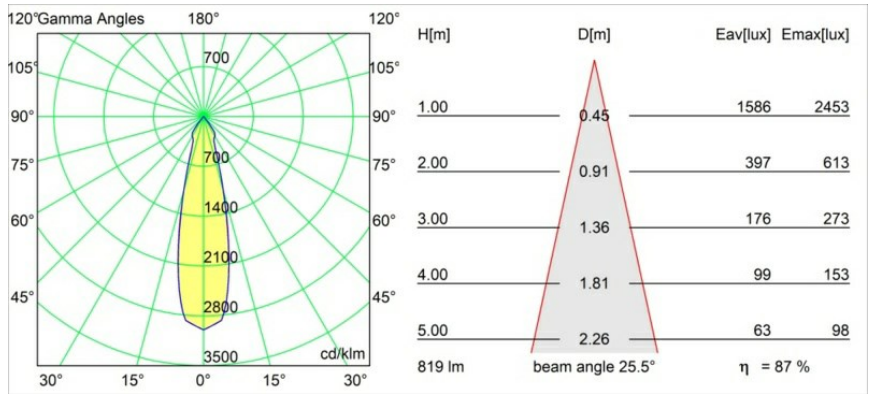

Light distribution & beam diagram