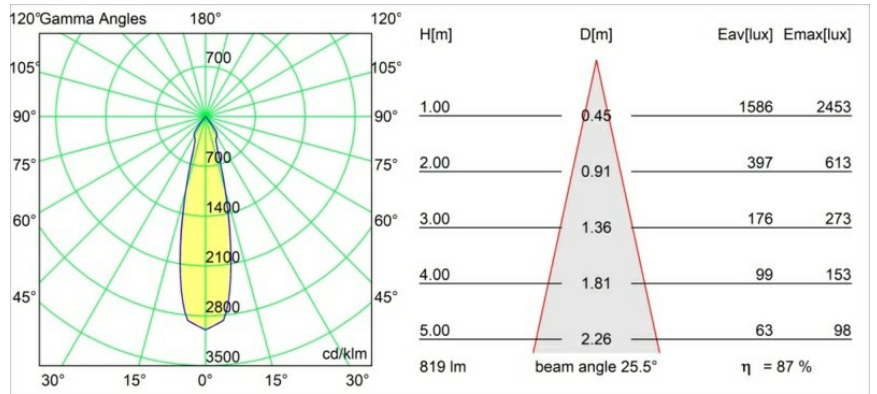

Light distribution & beam diagram