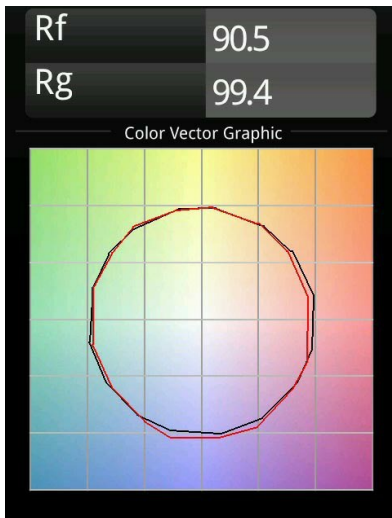

TM30 & CRI diagram