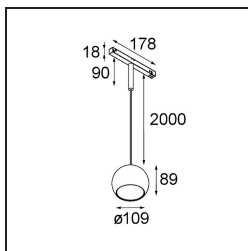

Date
Customer
Project
Type

Marbul Track 48V Suspended 109 1x LED 3000K 1-10V Black Structure

Specifications

Material	13480132
Light Source Type	LED
LED Type	CREE 1507
LED technology	LED COB
CRI	Min. 90
Colour Temperature	3000K
Lifetime	L80B20 @50,000 Hours
Lamp Included	Yes
Number of Light Sources	1
CIE flux code	100 100 100 100 88
Binning (SDCM)	2
Light Direction	Down
Optic	Reflector
Input Voltage	48Vdc
Luminaire power (W)	8.5
Electrical Class	III
IP Rating	20
Glow wire rating (°C)	960
Dimming Protocol	1-10V
Indoor/Outdoor	Indoor
Application	Ceiling
Mounting	Suspended
Adjustability	Not Applicable
Distance to Lighted Object (m)	0,1
Primary Colour & Primary Finish	Black, Structure
Gross weight (g)	1057.0
Luminous flux per lamp (lm)	718
Efficacy (lm/W)	84
Glare rating	15

Remark	<ul style="list-style-type: none">• This is not a complete product. Discover the required accessories below.• White Pista 48V luminaires have a white track adapter. All other Pista 48V luminaires have a black track adapter. Deviation from this is only possible on request.• This Track 48V luminaire can not be used in the upper part of a Pista Track 48V Profile Suspended Up/Down.• Magnetic reflector not included• Longer suspension cable on request (standard length is 2 meter)• This is not a complete product. Magnetic reflector and Pista track 48V system required.• This is not a complete product. Magnetic reflector and Pista track 48V system required.• For installations without dimmer, it is recommended to use 1-10 V luminaires.
--------	--