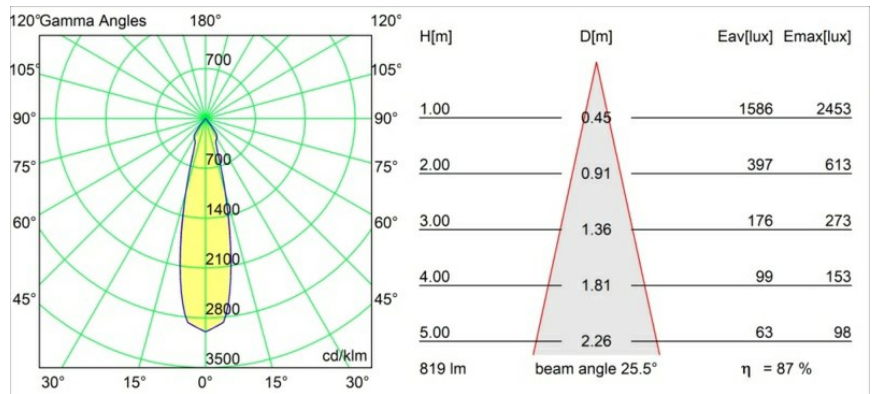

Light distribution & beam diagram