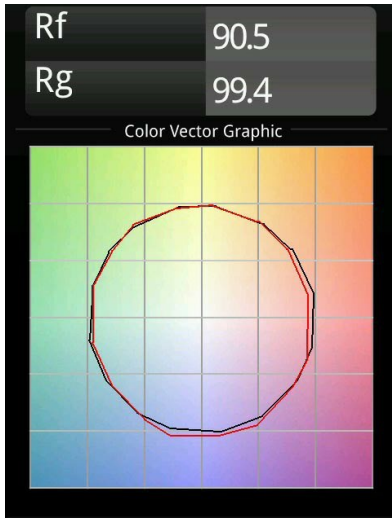

TM30 & CRI diagram