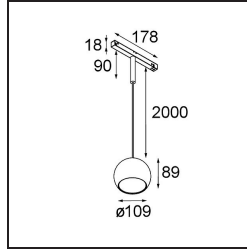

Date
Customer
Project
Type

Marbul Track 48V Suspended 109 1x LED 3000K 1-10V Black Structure

Specifications

Material	13480132
Light Source Type	LED
LED Type	CREE 1507
LED technology	LED COB
CRI	Min. 90
Colour Temperature	3000K
Lifetime	L80B20 @50,000 Hours
Lamp Included	Yes
Number of Light Sources	1
CIE flux code	100 100 100 100 88
Binning (SDCM)	2
Light Direction	Down
Optic	Reflector
Input Voltage	48Vdc
Luminaire power (W)	8.5
Electrical Class	III
IP Rating	20
Glow wire rating (°C)	960
Dimming Protocol	1-10V
Indoor/Outdoor	Indoor
Application	Ceiling
Mounting	Suspended
Adjustability	Not Applicable
Distance to Lighted Object (m)	0,1
Primary Colour & Primary Finish	Black, Structure
Gross weight (g)	1057.0
Delivered lumens (lm)	718
Efficacy (lm/W)	84
Glare rating	15

Remark	<ul style="list-style-type: none"> • Magnetic reflector not included • Longer suspension cable on request (standard length is 2 meter) • This is not a complete product. Magnetic reflector and Pista track 48V system required. • This is not a complete product. Magnetic reflector and Pista track 48V system required. • For installations without dimmer, it is recommended to use 1-10 V luminaires.
--------	---