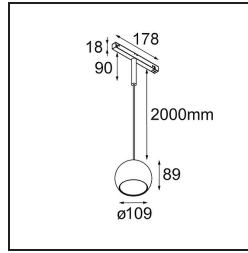

Date
Customer
Project
Type

Marbul Track 48V Suspended 109 1x LED 3000K 1-10V Black Structure

Specifications

Material	13480132
Light Source Type	LED
LED Type	CREE 1507
LED technology	LED COB
CRI	Min. 90
Colour Temperature	3000K
Lifetime	L80B20 @50,000 Hours
Lamp Included	Yes
Number of Light Sources	1
CIE flux code	100 100 100 100 88
Binning (SDCM)	2
Light Direction	Down
Optic	Reflector
Input Voltage	48Vdc
Luminaire power (W)	8.5
Electrical Class	III
IP Rating	20
Glow wire rating (°C)	960
Dimming Protocol	1-10V
Indoor/Outdoor	Indoor
Application	Ceiling
Mounting	Suspended
Adjustability	Not Applicable
Distance to Lighted Object (m)	0,1
Primary Colour & Primary Finish	Black, Structure
Gross weight (g)	1057.0
Delivered lumens (lm)	718
Efficacy (lm/W)	84
Glare rating	15

- Remark
- Magnetic reflector not included
 - Longer suspension cable on request (standard length is 2 meter)
 - This is not a complete product. Magnetic reflector and Pista track 48V system required.
 - This is not a complete product. Magnetic reflector and Pista track 48V system required.
 - For installations without dimmer, it is recommended to use 1-10 V luminaires.