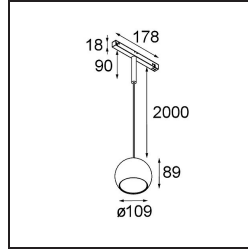

Date
Customer
Project
Type

Marbul Track 48V Suspended 109 1x LED 3000K 1-10V Black Structure

Specifications

Material	13480132
Light Source Type	LED
LED Type	CREE 1507
LED technology	LED COB
CRI	Min. 90
Colour Temperature	3000K
Lifetime	L80B20 @50,000 Hours
Lamp Included	Yes
Number of Light Sources	1
CIE flux code	100 100 100 100 88
Binning (SDCM)	2
Light Direction	Down
Optic	Reflector
Input Voltage	48Vdc
Luminaire power (W)	8.5
Electrical Class	III
IP Rating	20
Glow wire rating (°C)	960
Dimming Protocol	1-10V
Indoor/Outdoor	Indoor
Application	Ceiling
Mounting	Suspended
Adjustability	Not Applicable
Distance to Lighted Object (m)	0,1
Primary Colour & Primary Finish	Black, Structure
Gross weight (g)	1057.0
Delivered lumens (lm)	718
Efficacy (lm/W)	84
Glare rating	15

- Remark
- Magnetic reflector not included
 - Longer suspension cable on request (standard length is 2 meter)
 - This is not a complete product. Magnetic reflector and Pista track 48V system required.
 - This is not a complete product. Magnetic reflector and Pista track 48V system required.
 - For installations without dimmer, it is recommended to use 1-10 V luminaires.